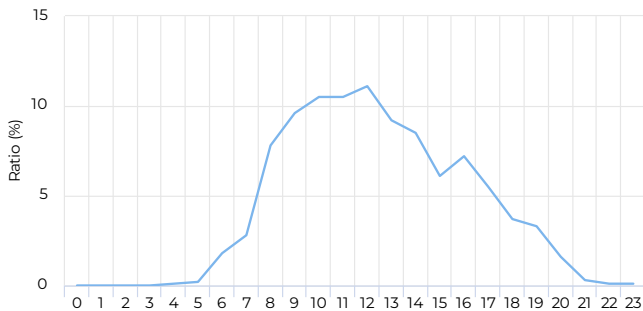

Location

Year Total

Total **48,222** ↓ -69.9%
 Compared to 01/02/2022 → 01/01/2023

Daily Average

Daily Average **132** ↓ -69.9%
 Compared to 01/02/2022 → 01/01/2023

Hourly Profile - Weekdays

01/01/2023 → 12/31/2023

01/01/2023 → 12/31/2023

Peak Day

Thursday
Jan 12, 2023

2,825

Hourly Profile - Weekend

01/01/2023 → 12/31/2023

Daily Profile

01/01/2023 → 12/31/2023

Monthly Comparison

* → 12/31/2023