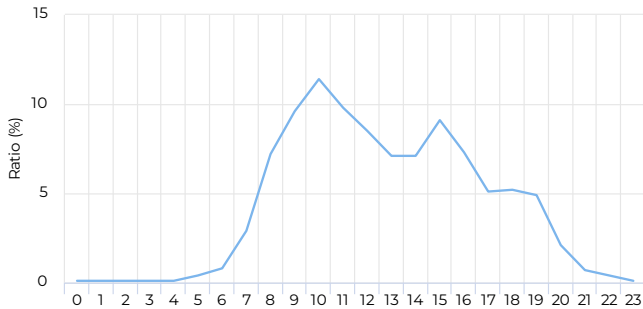

Location

Year Total

Total **48,222** ↓ -69.9%
 Compared to 01/02/2022 → 01/01/2023

Daily Average

Daily Average **132** ↓ -69.9%
 Compared to 01/02/2022 → 01/01/2023

Hourly Profile - Weekdays

01/01/2023 → 12/31/2023

01/01/2023 → 12/31/2023

Peak Day

Thursday
Jan 12, 2023

2,825

Hourly Profile - Weekend

01/01/2023 → 12/31/2023

Daily Profile

01/01/2023 → 12/31/2023