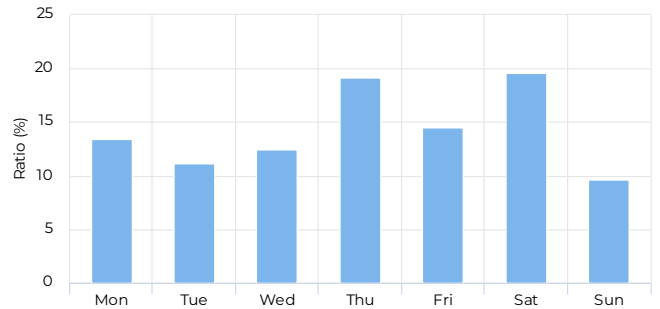

Location

Year Total

Total **48,222** ↓ -69.9%
 Compared to 01/02/2022 → 01/01/2023

Daily Average

Daily Average **132** ↓ -69.9%
 Compared to 01/02/2022 → 01/01/2023

Hourly Profile - Weekdays

01/01/2023 → 12/31/2023

01/01/2023 → 12/31/2023

Peak Day

Thursday
Jan 12, 2023

2,825

Hourly Profile - Weekend

01/01/2023 → 12/31/2023

Daily Profile

01/01/2023 → 12/31/2023