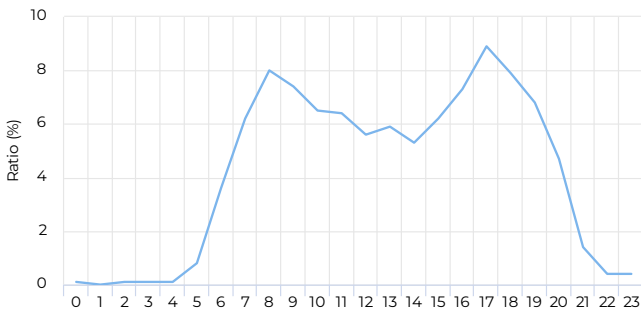

Location

Year Total

Total **48,200** ↑ +11.6%
Compared to 01/02/2022 → 01/01/2023

Daily Average

Daily Average **132** ↑ +11.6%
Compared to 01/02/2022 → 01/01/2023

Hourly Profile - Weekdays

01/01/2023 → 12/31/2023

01/01/2023 → 12/31/2023

Peak Day

Thursday
Sep 28, 2023

840

Daily Profile

01/01/2023 → 12/31/2023

Hourly Profile - Weekend

01/01/2023 → 12/31/2023