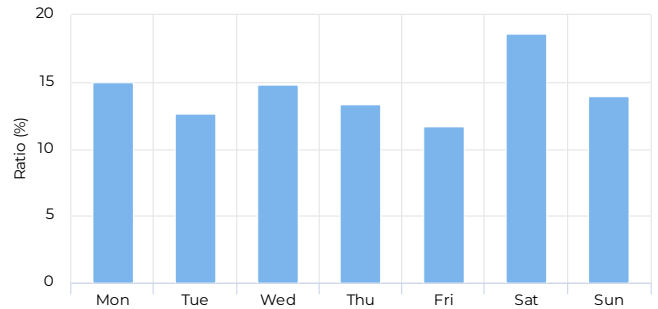

Location

Year Total

Total **48,200** ↑ +11.6%
Compared to 01/02/2022 → 01/01/2023

Daily Average

Daily Average **132** ↑ +11.6%
Compared to 01/02/2022 → 01/01/2023

Hourly Profile - Weekdays

01/01/2023 → 12/31/2023

01/01/2023 → 12/31/2023

Peak Day

Thursday
Sep 28, 2023

840

Daily Profile

01/01/2023 → 12/31/2023

Hourly Profile - Weekend

01/01/2023 → 12/31/2023