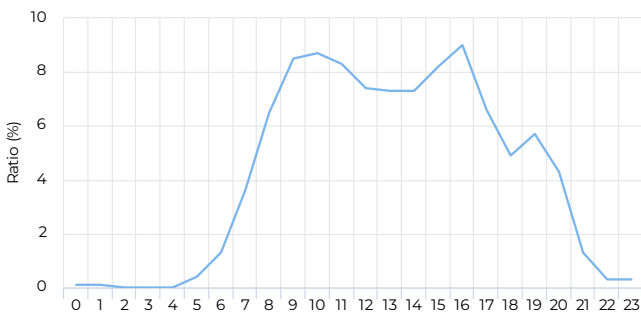

Location

Year Total

Total **48,200** ↑ +11.6%
Compared to 01/02/2022 → 01/01/2023

Daily Average

Daily Average **132** ↑ +11.6%
Compared to 01/02/2022 → 01/01/2023

Hourly Profile - Weekdays

01/01/2023 → 12/31/2023

01/01/2023 → 12/31/2023

Peak Day

Thursday
Sep 28, 2023

840

Daily Profile

01/01/2023 → 12/31/2023

Hourly Profile - Weekend

01/01/2023 → 12/31/2023

Monthly Comparison

* → 12/31/2023