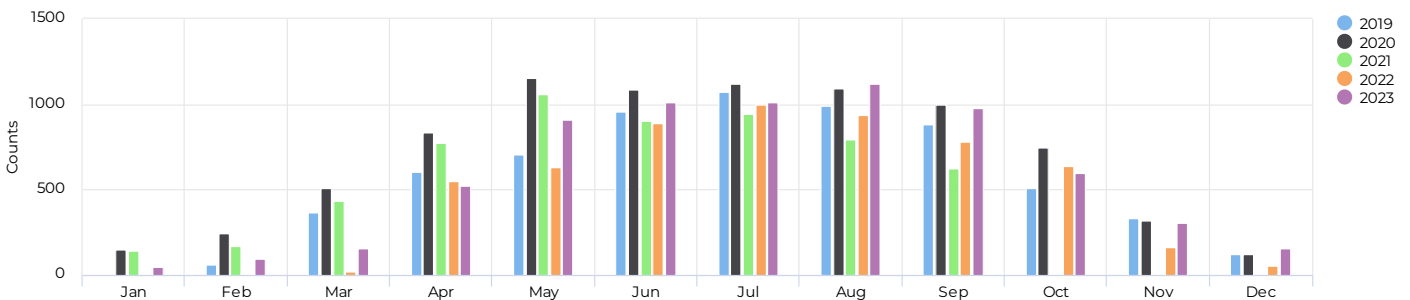

Location

Year Total

Total **6,918** ↑ +22.4%
 Compared to 01/02/2022 → 01/01/2023

Daily Average

Daily Average **19** ↑ +22.4%
 Compared to 01/02/2022 → 01/01/2023

Hourly Profile - Weekdays

01/01/2023 → 12/31/2023

01/01/2023 → 12/31/2023

Peak Day

Saturday
Jun 17, 2023

66

Daily Profile

01/01/2023 → 12/31/2023

Hourly Profile - Weekend

01/01/2023 → 12/31/2023

Monthly Comparison

* → 12/31/2023

Location

Year Total

Total **8,023** ↓ -19.0%
 Compared to 01/02/2022 → 01/01/2023

Daily Average

Daily Average **22** ↓ -19.0%
 Compared to 01/02/2022 → 01/01/2023

Hourly Profile - Weekdays

01/01/2023 → 12/31/2023

01/01/2023 → 12/31/2023

Peak Day

Saturday
 Aug 19, 2023

82

Daily Profile

01/01/2023 → 12/31/2023

Hourly Profile - Weekend