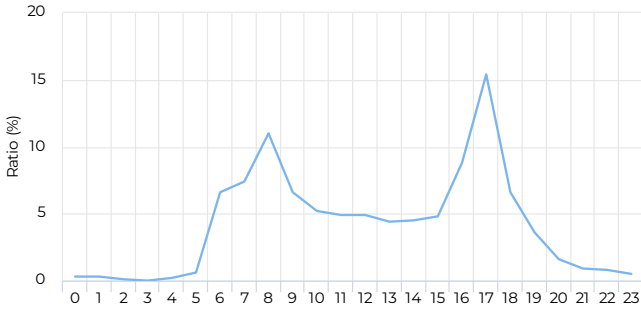

Location

Year Total

Total **6,918** ↑ +22.4%
 Compared to 01/02/2022 → 01/01/2023

Daily Average

Daily Average **19** ↑ +22.4%
 Compared to 01/02/2022 → 01/01/2023

Hourly Profile - Weekdays

01/01/2023 → 12/31/2023

01/01/2023 → 12/31/2023

Peak Day

Saturday
Jun 17, 2023

66

Daily Profile

01/01/2023 → 12/31/2023

Hourly Profile - Weekend

01/01/2023 → 12/31/2023

Monthly Comparison

* → 12/31/2023

Location

Year Total

Total **8,023** ↓ -19.0%
 Compared to 01/02/2022 → 01/01/2023

Daily Average

Daily Average **22** ↓ -19.0%
 Compared to 01/02/2022 → 01/01/2023

Hourly Profile - Weekdays

01/01/2023 → 12/31/2023

01/01/2023 → 12/31/2023

Peak Day

Saturday
 Aug 19, 2023

82

Daily Profile

01/01/2023 → 12/31/2023

Hourly Profile - Weekend