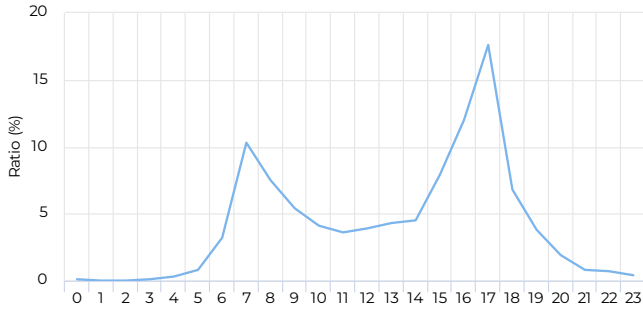

01/01/2023 → 12/31/2023

Peak Day

Saturday
Jun 17, 2023

66

Daily Profile

01/01/2023 → 12/31/2023

Hourly Profile - Weekend

01/01/2023 → 12/31/2023

Monthly Comparison

* → 12/31/2023

Location

Year Total

Total **8,023** ↓ -19.0%
 Compared to 01/02/2022 → 01/01/2023

Daily Average

Daily Average **22** ↓ -19.0%
 Compared to 01/02/2022 → 01/01/2023

Hourly Profile - Weekdays

01/01/2023 → 12/31/2023

01/01/2023 → 12/31/2023

Peak Day

Saturday
 Aug 19, 2023

82

Daily Profile

01/01/2023 → 12/31/2023

Hourly Profile - Weekend