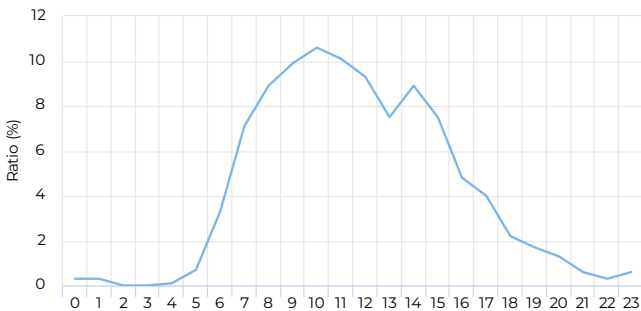

Location

Year Total

Total **6,918** ↑ +22.4%
 Compared to 01/02/2022 → 01/01/2023

Daily Average

Daily Average **19** ↑ +22.4%
 Compared to 01/02/2022 → 01/01/2023

Hourly Profile - Weekdays

01/01/2023 → 12/31/2023

01/01/2023 → 12/31/2023

Peak Day

Saturday
Jun 17, 2023

66

Daily Profile

01/01/2023 → 12/31/2023

Hourly Profile - Weekend

01/01/2023 → 12/31/2023

Monthly Comparison

* → 12/31/2023

Location

Year Total

Total **8,023** ↓ -19.0%
 Compared to 01/02/2022 → 01/01/2023

Daily Average

Daily Average **22** ↓ -19.0%
 Compared to 01/02/2022 → 01/01/2023

Hourly Profile - Weekdays