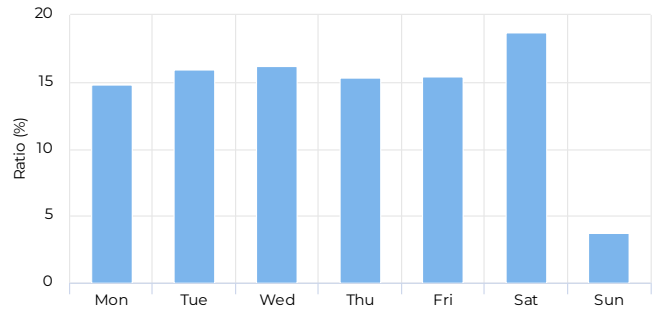

Monthly Comparison

* → 12/31/2023

Location

Year Total

Total **8,023** ↓ -19.0%
 Compared to 01/02/2022 → 01/01/2023

Daily Average

Daily Average **22** ↓ -19.0%
 Compared to 01/02/2022 → 01/01/2023

Hourly Profile - Weekdays

01/01/2023 → 12/31/2023

01/01/2023 → 12/31/2023

Peak Day

Saturday
 Aug 19, 2023

82

Daily Profile

01/01/2023 → 12/31/2023

Hourly Profile - Weekend

01/01/2023 → 12/31/2023

Monthly Comparison

* → 12/31/2023