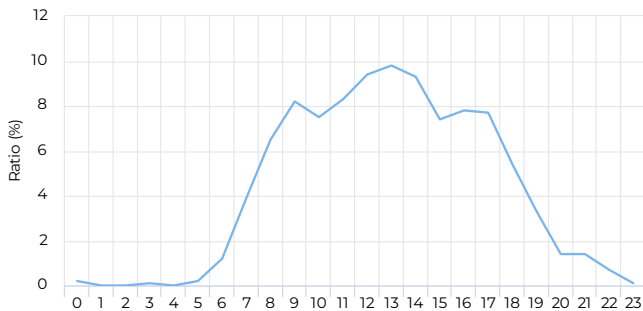

Monthly Comparison

* → 12/31/2023

Location

Year Total

Total **8,023** ↓ -19.0%
 Compared to 01/02/2022 → 01/01/2023

Daily Average

Daily Average **22** ↓ -19.0%
 Compared to 01/02/2022 → 01/01/2023

Hourly Profile - Weekdays

01/01/2023 → 12/31/2023

01/01/2023 → 12/31/2023

Peak Day

Saturday
 Aug 19, 2023

82

Daily Profile

01/01/2023 → 12/31/2023

Hourly Profile - Weekend

01/01/2023 → 12/31/2023

Monthly Comparison

* → 12/31/2023