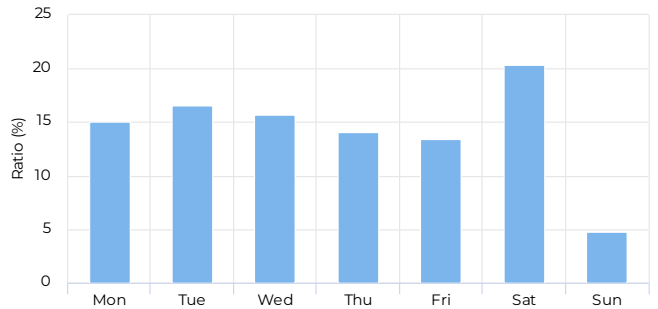

Location

Year Total

Total **6,918** ↑ +22.4%
 Compared to 01/02/2022 → 01/01/2023

Daily Average

Daily Average **19** ↑ +22.4%
 Compared to 01/02/2022 → 01/01/2023

Hourly Profile - Weekdays

01/01/2023 → 12/31/2023

01/01/2023 → 12/31/2023

Peak Day

Saturday
Jun 17, 2023

66

Daily Profile

01/01/2023 → 12/31/2023

Hourly Profile - Weekend

01/01/2023 → 12/31/2023

Monthly Comparison

* → 12/31/2023

Location

Year Total

Total **8,023** ↓ -19.0%
 Compared to 01/02/2022 → 01/01/2023

Daily Average

Daily Average **22** ↓ -19.0%
 Compared to 01/02/2022 → 01/01/2023

Hourly Profile - Weekdays