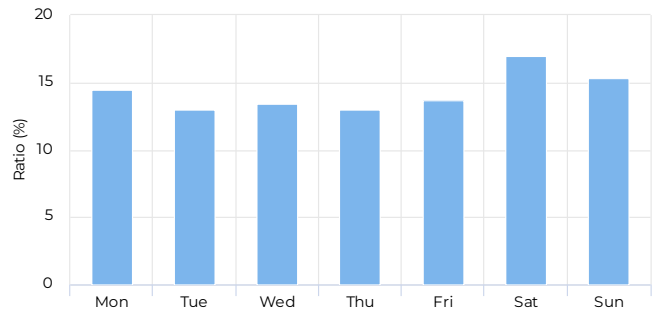

Location

Year Total

Total
307,894

Daily Average

01/01/2023 → 12/31/2023

Daily Average **+143%**

844

Compared to 01/02/2022 → 01/01/2023

Hourly Profile - Weekend

01/01/2023 → 12/31/2023

01/01/2023 → 12/31/2023

Peak Day

Thursday
Sep 7, 2023

5,458

Daily Profile

01/01/2023 → 12/31/2023

Hourly Profile - Weekdays

01/01/2023 → 12/31/2023

Monthly Comparison

* → 12/31/2023