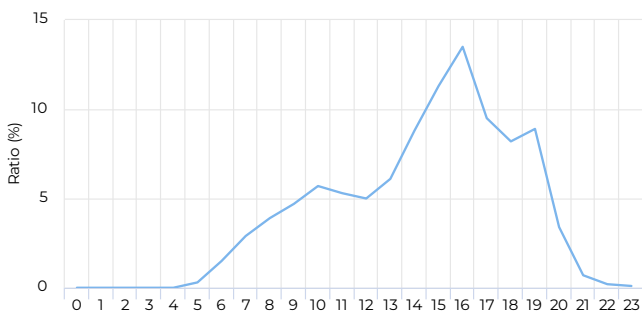

Location

Year Total

Total
307,894

Daily Average

01/01/2023 → 12/31/2023

Daily Average **+143%**

844

Compared to 01/02/2022 → 01/01/2023

Hourly Profile - Weekend

01/01/2023 → 12/31/2023

01/01/2023 → 12/31/2023

Peak Day

Thursday
Sep 7, 2023

5,458

Daily Profile

01/01/2023 → 12/31/2023

Hourly Profile - Weekdays

01/01/2023 → 12/31/2023

Monthly Comparison

* → 12/31/2023