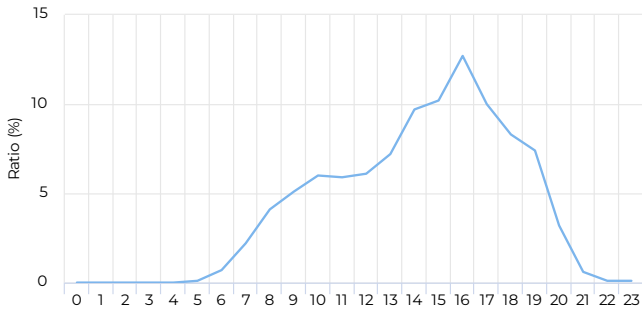

Location

Year Total

Total
307,894

Daily Average

01/01/2023 → 12/31/2023

Daily Average **+143%**

844

Compared to 01/02/2022 → 01/01/2023

Hourly Profile - Weekend

01/01/2023 → 12/31/2023

01/01/2023 → 12/31/2023

Peak Day

Thursday
Sep 7, 2023

5,458

Daily Profile

01/01/2023 → 12/31/2023