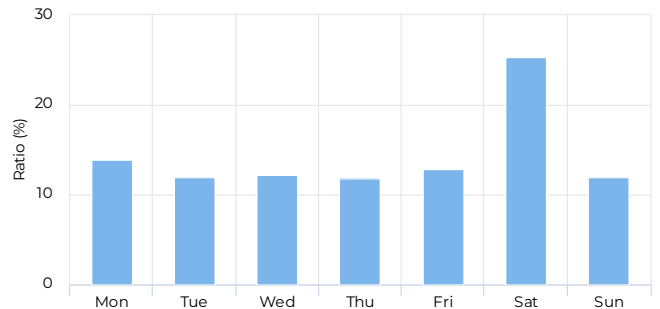

Location

Year Total

Total
273,824

Daily Average

01/01/2023 → 12/31/2023

Daily Average

750 ↑ +6.8%

Compared to 01/02/2022 → 01/01/2023

Hourly Profile - Weekdays

01/01/2023 → 12/31/2023

Hourly Profile - Weekend

01/01/2023 → 12/31/2023

01/01/2023 → 12/31/2023

Peak Day

Saturday
Jun 3, 2023
3,905

Daily Profile

01/01/2023 → 12/31/2023

Monthly Comparison

* → 12/31/2023