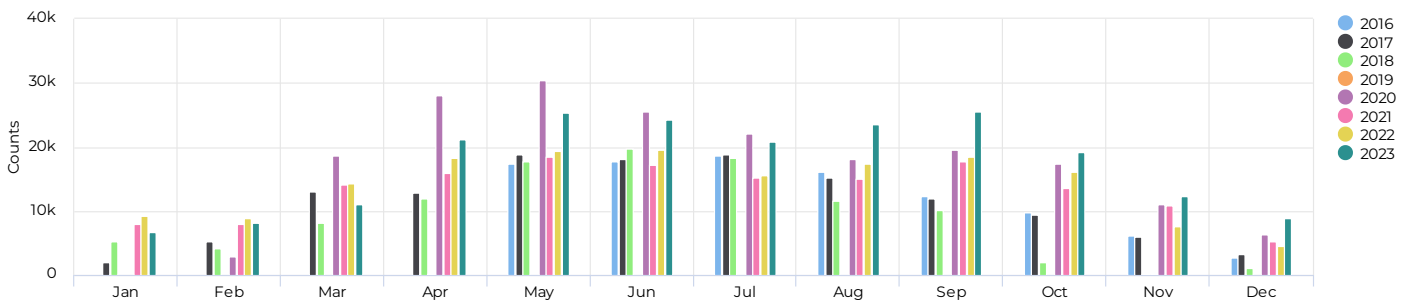

Compared to 01/02/2022 → 01/01/2023

Hourly Profile - Weekdays

01/01/2023 → 12/31/2023

01/01/2023 → 12/31/2023

Peak Day

Sunday
Apr 16, 2023

1,365

Daily Profile

01/01/2023 → 12/31/2023

Hourly Profile - Weekend

01/01/2023 → 12/31/2023

Monthly Comparison

* → 12/31/2023

2404 -PRT Orem SR52

Mountainland Association Of Governments

January 1, 2023 → December 31, 2023

Location

Year Total

Total
273,824

Daily Average

01/01/2023 → 12/31/2023

Daily Average

750 ↑ +6.8%

Compared to 01/02/2022 → 01/01/2023

Hourly Profile - Weekdays

01/01/2023 → 12/31/2023

Hourly Profile - Weekend

01/01/2023 → 12/31/2023

01/01/2023 → 12/31/2023

Peak Day

Saturday
Jun 3, 2023
3,905

Daily Profile