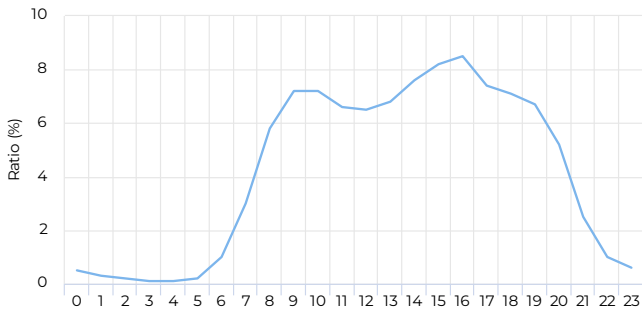

Hourly Profile - Weekend

01/01/2023 → 12/31/2023