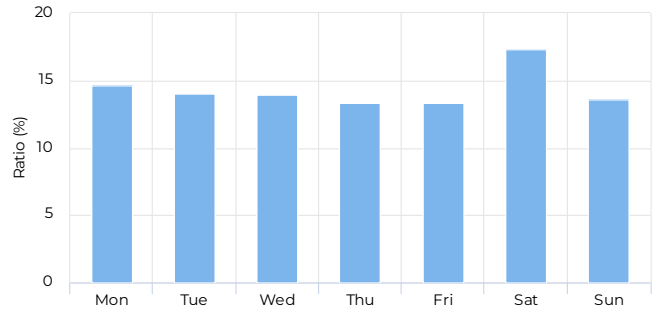

Daily Profile

01/01/2023 → 12/31/2023