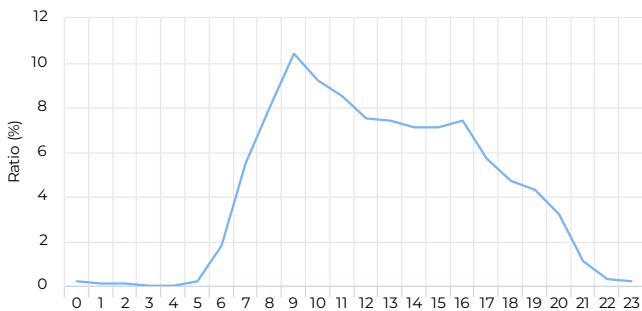

01/01/2023 → 12/31/2023

Hourly Profile - Weekend

01/01/2023 → 12/31/2023

Monthly Comparison

* → 12/31/2023

2404 -PRT Orem SR52

Mountainland Association Of Governments

January 1, 2023 → December 31, 2023

Location

Year Total

Total
273,824

Daily Average

01/01/2023 → 12/31/2023

Daily Average

750 ↑ +6.8%

Compared to 01/02/2022 → 01/01/2023

Hourly Profile - Weekdays

01/01/2023 → 12/31/2023

Hourly Profile - Weekend

01/01/2023 → 12/31/2023

01/01/2023 → 12/31/2023

Peak Day

Saturday
Jun 3, 2023
3,905

Daily Profile