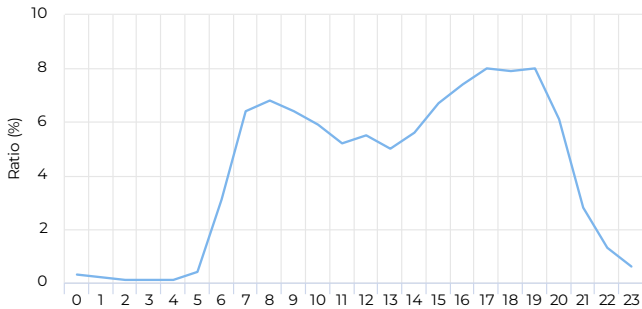

Location

Year Total

Total
206,541

Daily Average

01/01/2023 → 12/31/2023

Daily Average

566

+21.9%

Compared to 01/02/2022 → 01/01/2023

Hourly Profile - Weekdays

01/01/2023 → 12/31/2023

01/01/2023 → 12/31/2023

Peak Day

Sunday
Apr 16, 2023

1,365

Daily Profile

Location

Year Total

Total
273,824

Daily Average

01/01/2023 → 12/31/2023

Daily Average

750 ↑ +6.8%

Compared to 01/02/2022 → 01/01/2023