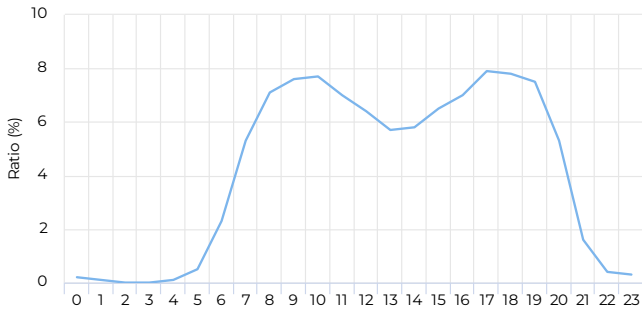

Compared to 01/02/2022 → 01/01/2023

Hourly Profile - Weekdays

01/01/2023 → 12/31/2023

01/01/2023 → 12/31/2023

Peak Day

Sunday
Apr 16, 2023

1,365

Daily Profile

01/01/2023 → 12/31/2023

Hourly Profile - Weekend

01/01/2023 → 12/31/2023

Monthly Comparison

* → 12/31/2023

2404 -PRT Orem SR52

Mountainland Association Of Governments

January 1, 2023 → December 31, 2023

Location

Year Total

Total
273,824

Daily Average

01/01/2023 → 12/31/2023

Daily Average

750 ↑ +6.8%

Compared to 01/02/2022 → 01/01/2023

Hourly Profile - Weekdays

01/01/2023 → 12/31/2023

Hourly Profile - Weekend

01/01/2023 → 12/31/2023

01/01/2023 → 12/31/2023

Peak Day

Saturday
Jun 3, 2023
3,905

Daily Profile