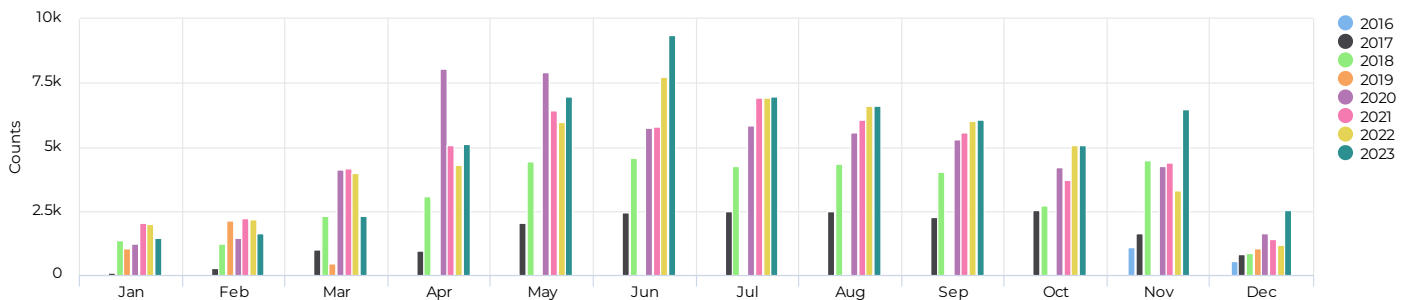

Monthly Comparison

* → 12/31/2023