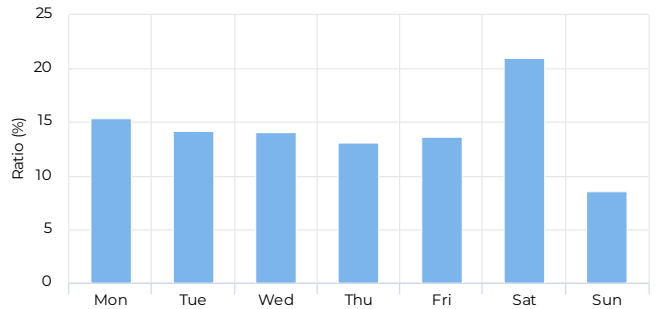

January 1, 2023 → December 31, 2023

Location

Year Total

Total  **197,469** **-19.0%**
 Compared to 01/02/2022 → 01/01/2023

Daily Average

Daily Average  **726** **+8.7%**
 Compared to 01/02/2022 → 01/01/2023

Hourly Profile - Weekdays

01/01/2023 → 12/31/2023

01/01/2023 → 12/31/2023

Peak Day

Monday
May 29, 2023

2,198

Daily Profile

01/01/2023 → 12/31/2023