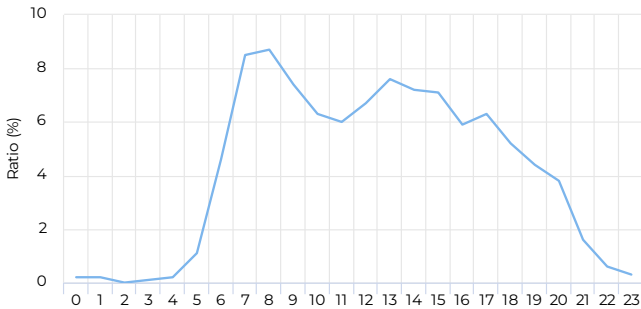

Hourly Profile - Weekdays

01/01/2023 → 12/31/2023

01/01/2023 → 12/31/2023

Peak Day

Monday
May 29, 2023

2,198

Daily Profile

01/01/2023 → 12/31/2023

Year Total

Total **136,074** **-26.5%**
 Compared to 01/02/2022 → 01/01/2023

Daily Average

Daily Average **500** **-1.4%**
 Compared to 01/02/2022 → 01/01/2023

Hourly Profile - Weekdays

01/01/2023 → 12/31/2023

01/01/2023 → 12/31/2023

Peak Day

Monday
May 29, 2023

1,888

Daily Profile

01/01/2023 → 12/31/2023

Hourly Profile - Weekend

01/01/2023 → 12/31/2023