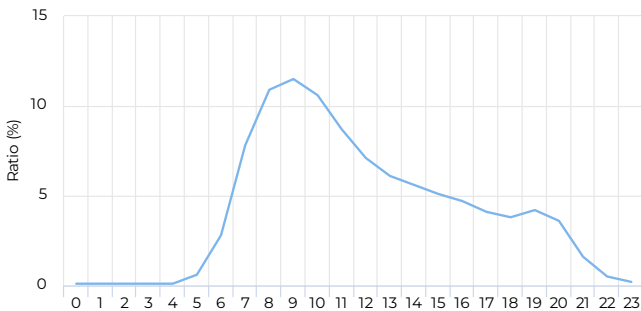

Hourly Profile - Weekend

01/01/2023 → 12/31/2023