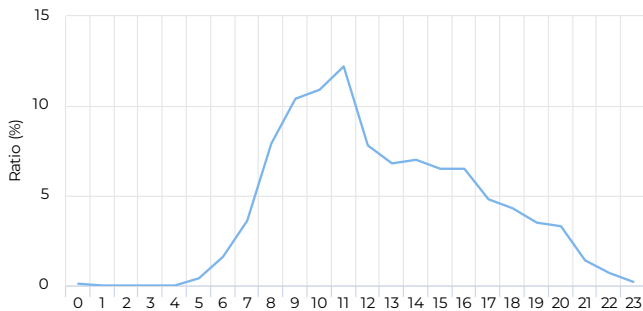

Location

Year Total

Total **60,619** ↑ +9.8%
 Compared to 01/02/2022 → 01/01/2023

Daily Average

Daily Average **166** ↑ +9.8%
 Compared to 01/02/2022 → 01/01/2023

Hourly Profile - Weekdays

01/01/2023 → 12/31/2023

01/01/2023 → 12/31/2023

Peak Day

Thursday
Nov 23, 2023

1,873

Daily Profile

01/01/2023 → 12/31/2023

Hourly Profile - Weekend

01/01/2023 → 12/31/2023

Daily Average

Daily Average **106** ↘ -3.4%
 Compared to 01/02/2022 → 01/01/2023

Hourly Profile - Weekdays

01/01/2023 → 12/31/2023

01/01/2023 → 12/31/2023

Peak Day

Saturday
Mar 25, 2023

1,056