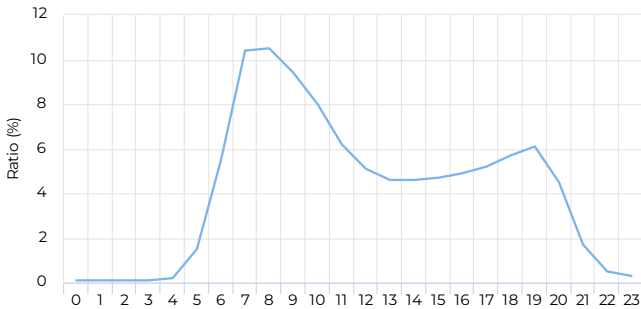

January 1, 2023 → December 31, 2023

Location

Year Total

Total  **197,469** **-19.0%**
 Compared to 01/02/2022 → 01/01/2023

Daily Average

Daily Average  **726** **+8.7%**
 Compared to 01/02/2022 → 01/01/2023

Hourly Profile - Weekdays

01/01/2023 → 12/31/2023

01/01/2023 → 12/31/2023

Peak Day

Monday
May 29, 2023

2,198

Daily Profile

01/01/2023 → 12/31/2023