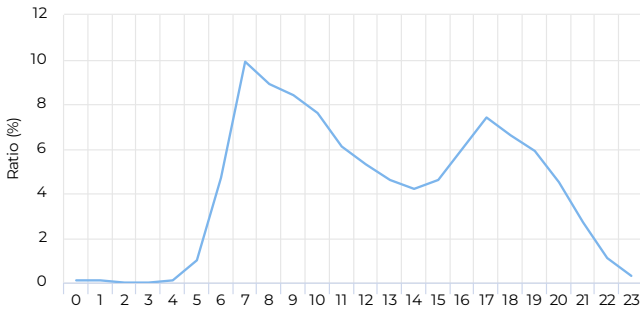

120,142

Compared to 01/02/2022 → 01/01/2023

Daily Average

01/01/2023 → 12/31/2023

Daily Average ↗ +23.9%

442

Compared to 01/02/2022 → 01/01/2023

Hourly Profile - Weekdays

01/01/2023 → 12/31/2023

01/01/2023 → 12/31/2023

Peak Day

Tuesday
Jun 20, 2023

2,452

Daily Profile

01/01/2023 → 12/31/2023

Hourly Profile - Weekend