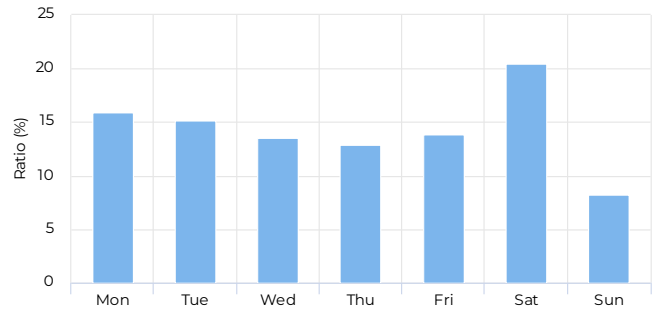

120,142

Compared to 01/02/2022 → 01/01/2023

Daily Average

01/01/2023 → 12/31/2023

Daily Average ↗ +23.9%

442

Compared to 01/02/2022 → 01/01/2023

Hourly Profile - Weekdays

01/01/2023 → 12/31/2023

01/01/2023 → 12/31/2023

Peak Day

Tuesday
Jun 20, 2023

2,452

Daily Profile

01/01/2023 → 12/31/2023

Hourly Profile - Weekend