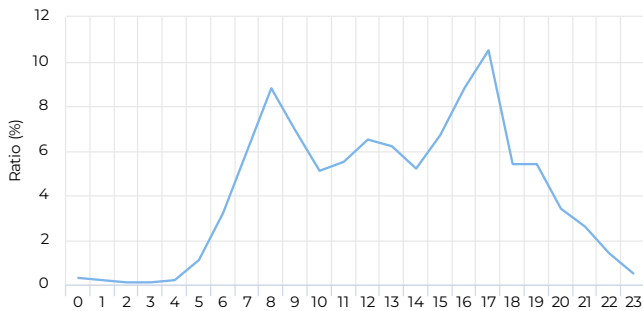

Location

Year Total

Total **60,619** ↑ +9.8%
 Compared to 01/02/2022 → 01/01/2023

Daily Average

Daily Average **166** ↑ +9.8%
 Compared to 01/02/2022 → 01/01/2023

Hourly Profile - Weekdays

01/01/2023 → 12/31/2023

01/01/2023 → 12/31/2023

Peak Day

Thursday
Nov 23, 2023

1,873

Daily Profile

01/01/2023 → 12/31/2023

Hourly Profile - Weekend

01/01/2023 → 12/31/2023

Monthly Comparison

* → 12/31/2023

3570 Lehi MCT @ I15

Mountainland Association Of Governments

January 1, 2023 → December 31, 2023

Location

Year Total

Total **37,674** ↘ -6.1%
 Compared to 01/02/2022 → 01/01/2023

Daily Average

Daily Average **106** ↘ -3.4%
 Compared to 01/02/2022 → 01/01/2023

Hourly Profile - Weekdays

01/01/2023 → 12/31/2023

01/01/2023 → 12/31/2023

Peak Day

Saturday
Mar 25, 2023

1,056