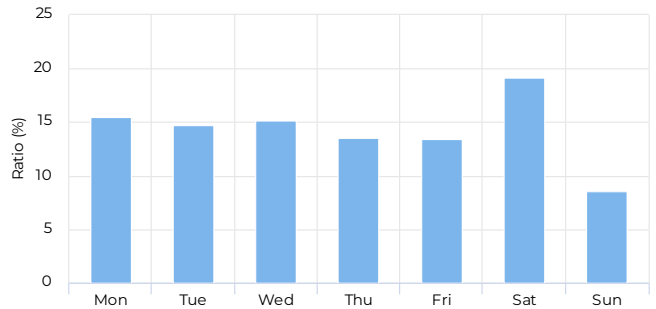

+17.7%

Compared to 01/02/2022 → 01/01/2023

Hourly Profile - Weekdays

01/01/2023 → 12/31/2023

01/01/2023 → 12/31/2023

Peak Day

Monday
May 29, 2023

2,744

Daily Profile

01/01/2023 → 12/31/2023

Hourly Profile - Weekend

01/01/2023 → 12/31/2023

Monthly Comparison

* → 12/31/2023