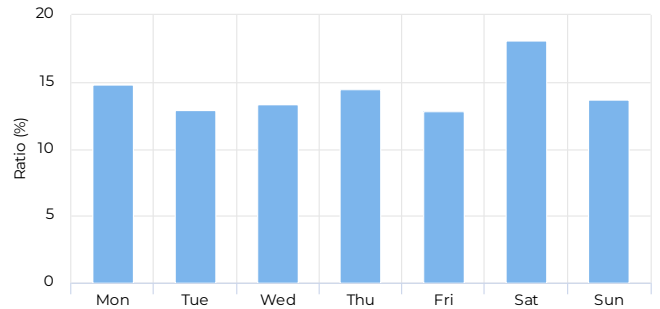

Location

Year Total

Total **60,619** ↑ +9.8%
 Compared to 01/02/2022 → 01/01/2023

Daily Average

Daily Average **166** ↑ +9.8%
 Compared to 01/02/2022 → 01/01/2023

Hourly Profile - Weekdays

01/01/2023 → 12/31/2023

01/01/2023 → 12/31/2023

Peak Day

Thursday
Nov 23, 2023

1,873

Daily Profile

01/01/2023 → 12/31/2023

Hourly Profile - Weekend

01/01/2023 → 12/31/2023

Daily Average

Daily Average **106** ↘ -3.4%
 Compared to 01/02/2022 → 01/01/2023

Hourly Profile - Weekdays

01/01/2023 → 12/31/2023

01/01/2023 → 12/31/2023

Peak Day

Saturday
Mar 25, 2023

1,056