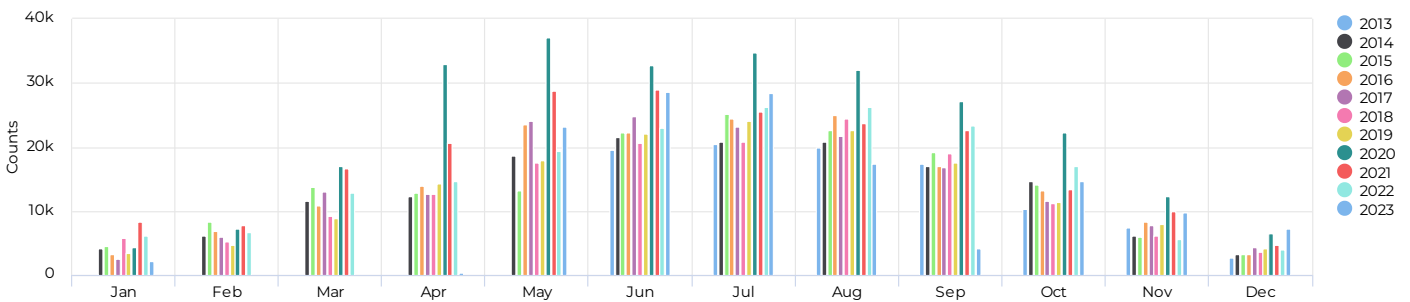

Monthly Comparison

* → 12/31/2023