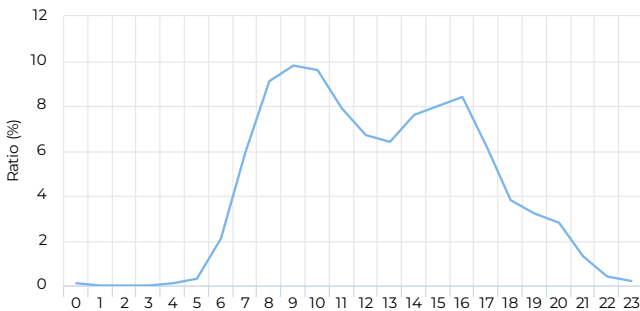

Total

283,291

-12.3%

Compared to 01/02/2022 → 01/01/2023

Daily Average

01/01/2023 → 12/31/2023

Daily Average

1,042

+17.7%

Compared to 01/02/2022 → 01/01/2023

Hourly Profile - Weekdays

01/01/2023 → 12/31/2023

01/01/2023 → 12/31/2023

Peak Day

Monday
May 29, 2023

2,744

Daily Profile

01/01/2023 → 12/31/2023

Hourly Profile - Weekend

01/01/2023 → 12/31/2023

Monthly Comparison

* → 12/31/2023