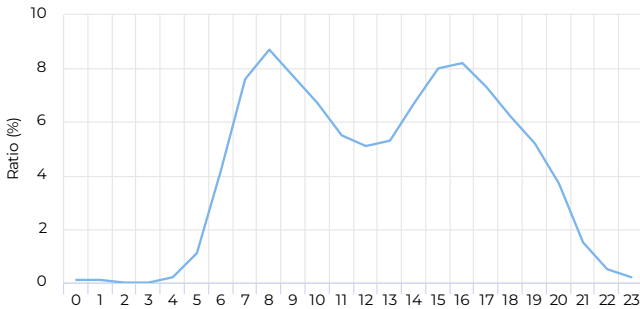

01/01/2023 → 12/31/2023

01/01/2023 → 12/31/2023

Peak Day

Tuesday
Jun 20, 2023

2,452

Daily Profile

01/01/2023 → 12/31/2023

Hourly Profile - Weekend

Total

283,291

-12.3%

Compared to 01/02/2022 → 01/01/2023

Daily Average

01/01/2023 → 12/31/2023

Daily Average

1,042

+17.7%

Compared to 01/02/2022 → 01/01/2023

Hourly Profile - Weekdays

01/01/2023 → 12/31/2023

01/01/2023 → 12/31/2023

Peak Day

Monday
May 29, 2023

2,744