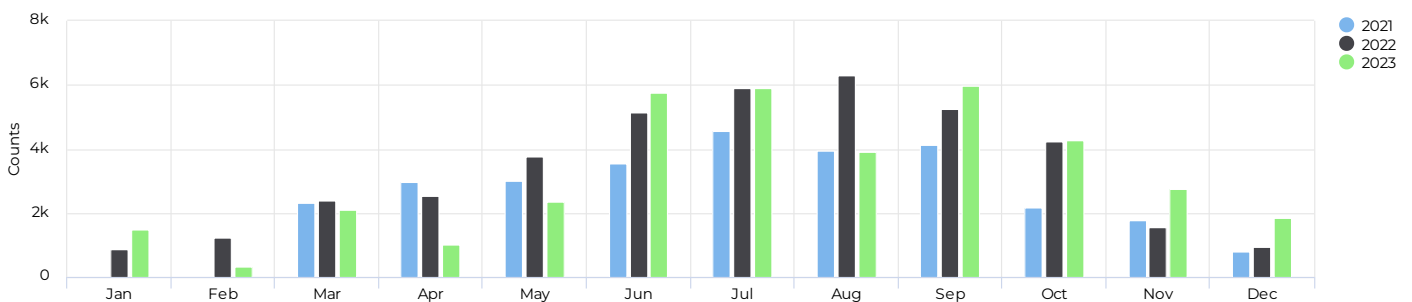

Daily Average

Daily Average **106** ↘ -3.4%
 Compared to 01/02/2022 → 01/01/2023

Hourly Profile - Weekdays

01/01/2023 → 12/31/2023

01/01/2023 → 12/31/2023

Peak Day

Saturday
Mar 25, 2023

1,056

Daily Profile

01/01/2023 → 12/31/2023

Hourly Profile - Weekend

01/01/2023 → 12/31/2023

Monthly Comparison

* → 12/31/2023

3737-MCT Lindon 400E

Mountainland Association Of Governments

January 1, 2023 → December 31, 2023

Location

Year Total

Total  **197,469** **-19.0%**
 Compared to 01/02/2022 → 01/01/2023

Daily Average

Daily Average  **726** **+8.7%**
 Compared to 01/02/2022 → 01/01/2023

Hourly Profile - Weekdays

01/01/2023 → 12/31/2023

01/01/2023 → 12/31/2023

Peak Day

Monday
May 29, 2023

2,198

Daily Profile

01/01/2023 → 12/31/2023