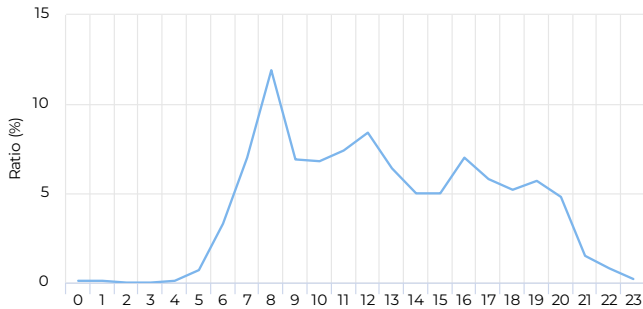

Location

Year Total

Total **60,619** ↑ +9.8%
 Compared to 01/02/2022 → 01/01/2023

Daily Average

Daily Average **166** ↑ +9.8%
 Compared to 01/02/2022 → 01/01/2023

Hourly Profile - Weekdays

01/01/2023 → 12/31/2023

01/01/2023 → 12/31/2023

Peak Day

Thursday
Nov 23, 2023

1,873

Daily Profile

01/01/2023 → 12/31/2023

Hourly Profile - Weekend

01/01/2023 → 12/31/2023