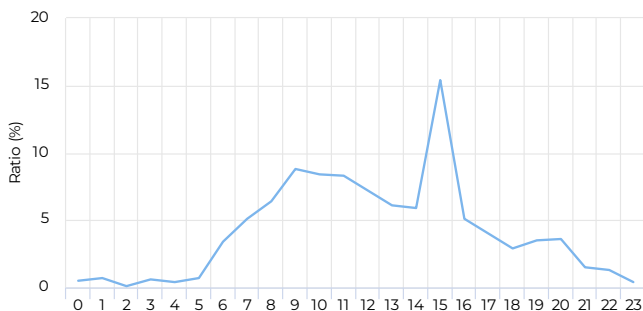

Hourly Profile - Weekend

01/01/2023 → 12/31/2023