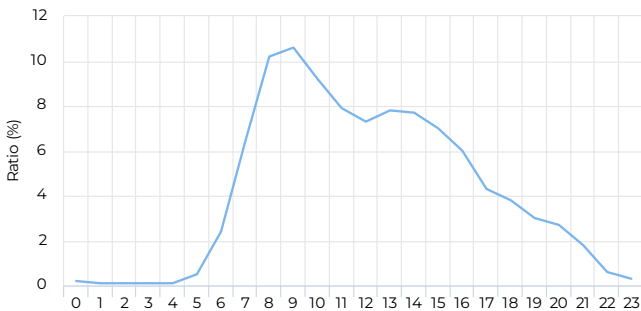

Year Total

Total **136,074** **-26.5%**
 Compared to 01/02/2022 → 01/01/2023

Daily Average

Daily Average **500** **-1.4%**
 Compared to 01/02/2022 → 01/01/2023

Hourly Profile - Weekdays

01/01/2023 → 12/31/2023

01/01/2023 → 12/31/2023

Peak Day

Monday
May 29, 2023

1,888

Daily Profile

01/01/2023 → 12/31/2023

Hourly Profile - Weekend

01/01/2023 → 12/31/2023

120,142

Compared to 01/02/2022 → 01/01/2023

Daily Average

01/01/2023 → 12/31/2023

Daily Average ↗ +23.9%

442

Compared to 01/02/2022 → 01/01/2023

Hourly Profile - Weekdays