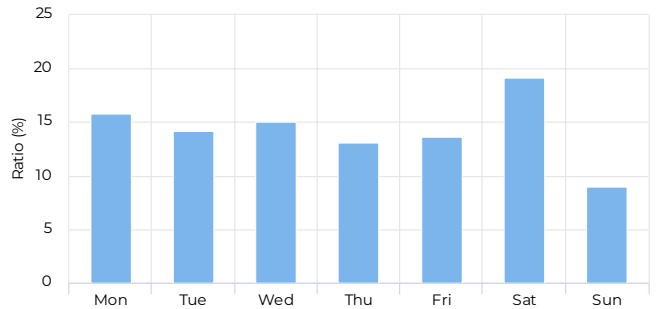

Year Total

Total **136,074** **-26.5%**
 Compared to 01/02/2022 → 01/01/2023

Daily Average

Daily Average **500** **-1.4%**
 Compared to 01/02/2022 → 01/01/2023

Hourly Profile - Weekdays

01/01/2023 → 12/31/2023

01/01/2023 → 12/31/2023

Peak Day

Monday
May 29, 2023

1,888

Daily Profile

01/01/2023 → 12/31/2023

Hourly Profile - Weekend

01/01/2023 → 12/31/2023