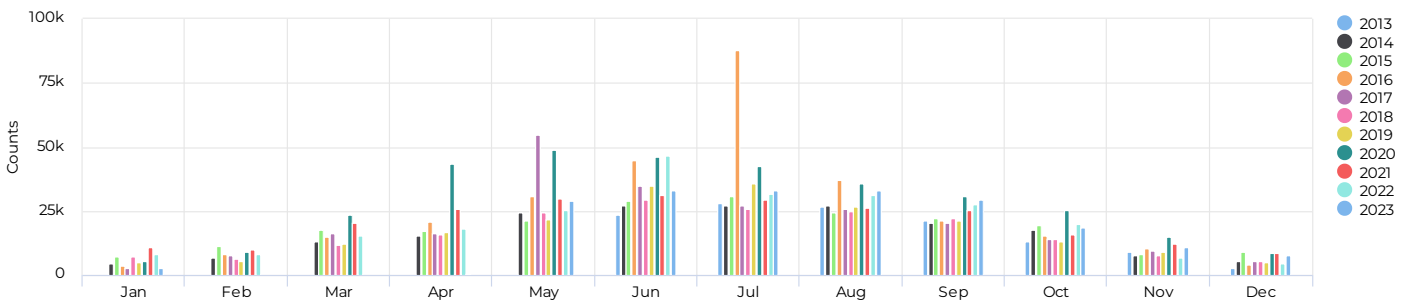

Monthly Comparison

* → 12/31/2023