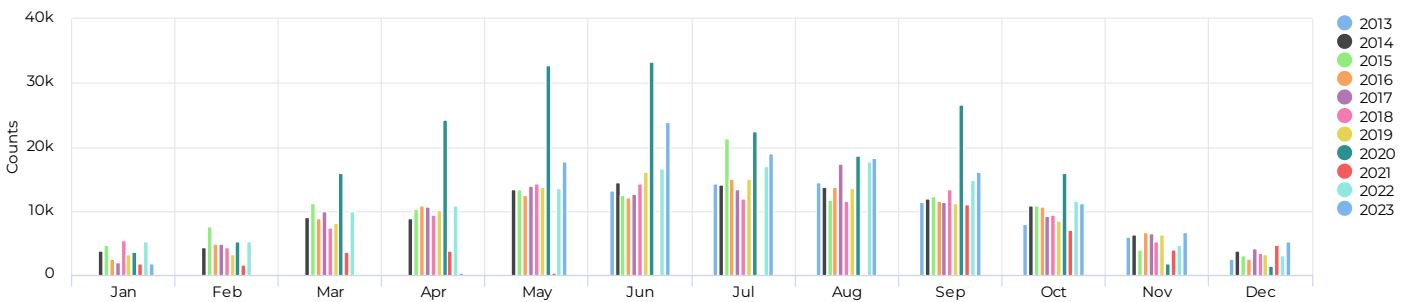

Monthly Comparison

* → 12/31/2023