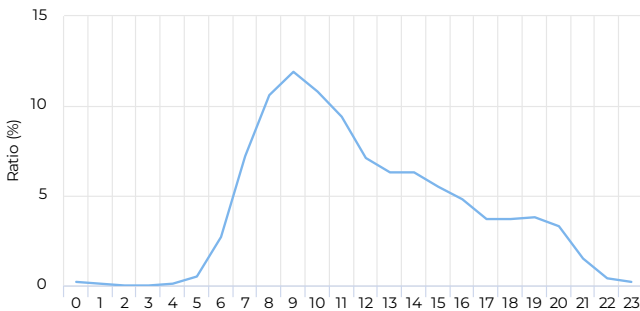

Hourly Profile - Weekend

01/01/2023 → 12/31/2023