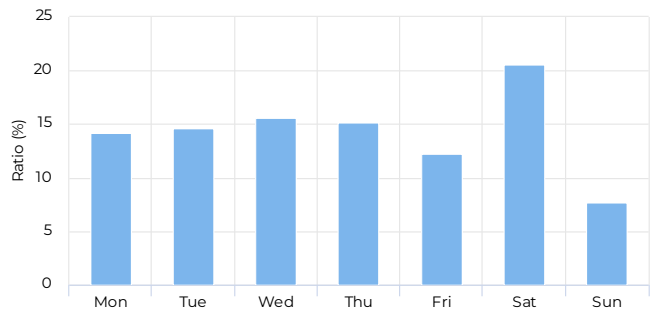

Daily Profile

01/01/2023 → 12/31/2023