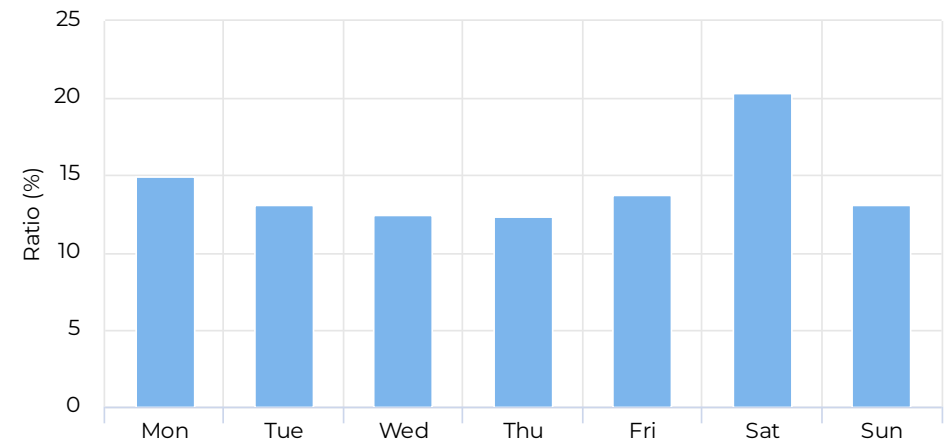

Daily Average

↑ +1.4%

163

Compared to 01/02/2022 → 01/01/2023

Daily Profile

01/01/2023 → 12/31/2023

4238-Mapleton Lateral Canal Trail

January 1, 2023 → December 31, 2023

Hourly Profile - Weekend

01/01/2023 → 12/31/2023

Hourly Profile - Weekdays

01/01/2023 → 12/31/2023

Monthly Comparison

* → 12/31/2023