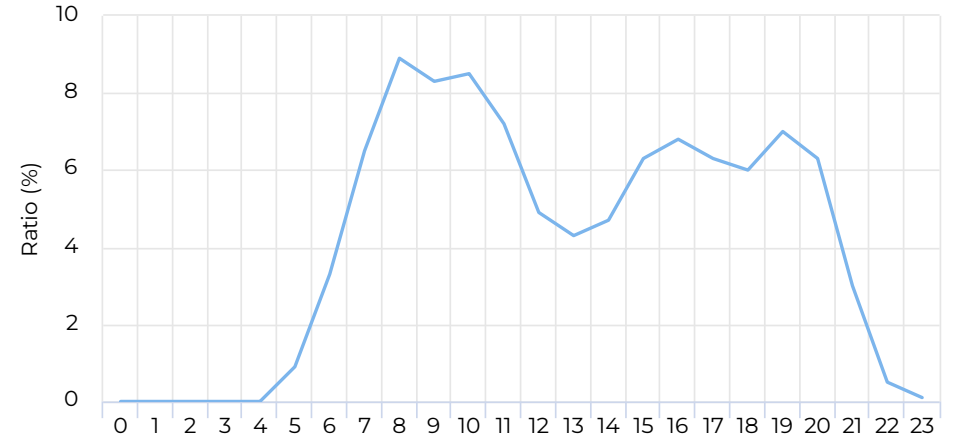

01/01/2023 → 12/31/2023

Total

59,624

Peak Day

Saturday
Aug 12, 2023

969

Daily Average

01/01/2023 → 12/31/2023

Daily Average

↑ +1.4%

163

Compared to 01/02/2022 → 01/01/2023

Daily Profile

01/01/2023 → 12/31/2023

4238-Mapleton Lateral Canal Trail

January 1, 2023 → December 31, 2023

Hourly Profile - Weekend

01/01/2023 → 12/31/2023

Hourly Profile - Weekdays

01/01/2023 → 12/31/2023

Monthly Comparison

* → 12/31/2023