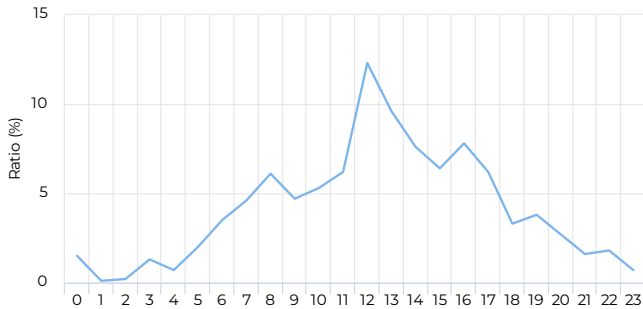

Location

Year Total

Total **12,790** ↘ -3.5%
 Compared to 01/02/2022 → 01/01/2023

Daily Average

Daily Average **35** ↘ -3.5%
 Compared to 01/02/2022 → 01/01/2023

Hourly Profile - Weekdays

01/01/2023 → 12/31/2023

01/01/2023 → 12/31/2023

Peak Day

Monday
May 15, 2023

116

Daily Profile

01/01/2023 → 12/31/2023

Hourly Profile - Weekend

01/01/2023 → 12/31/2023

Daily Average

Daily Average **11** ↑ +53.2%
 Compared to 01/02/2022 → 01/01/2023

Hourly Profile - Weekdays

01/01/2023 → 12/31/2023

01/01/2023 → 12/31/2023

Peak Day

Tuesday
Jul 11, 2023

37

01/01/2023 → 12/31/2023

Peak Day

Friday
Sep 22, 2023

62

Daily Profile

01/01/2023 → 12/31/2023

Hourly Profile - Weekend

01/01/2023 → 12/31/2023