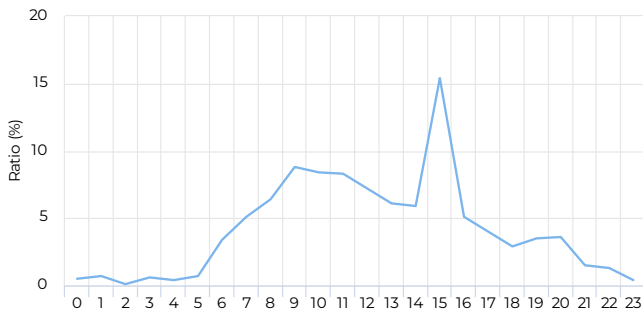

January 1, 2023 → December 31, 2023

Location

Year Total

Total ↘ -6.1%
37,674
 Compared to 01/02/2022 → 01/01/2023

Daily Average

Daily Average ↘ -3.4%
106
 Compared to 01/02/2022 → 01/01/2023

Hourly Profile - Weekdays

01/01/2023 → 12/31/2023

01/01/2023 → 12/31/2023

Peak Day

Saturday
Mar 25, 2023

1,056

Daily Profile

01/01/2023 → 12/31/2023

Hourly Profile - Weekend

01/01/2023 → 12/31/2023

Monthly Comparison

* → 12/31/2023

3571 2100 N Eastbound

Mountainland Association Of Governments

January 1, 2023 → December 31, 2023

Location

Year Total

Total **3,836** ↑ +8.0%
 Compared to 01/02/2022 → 01/01/2023

Daily Average

Daily Average **11** ↑ +8.0%
 Compared to 01/02/2022 → 01/01/2023

Hourly Profile - Weekdays

01/01/2023 → 12/31/2023

01/01/2023 → 12/31/2023