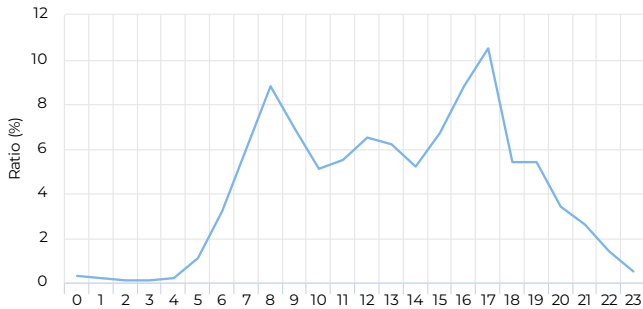

Daily Average

Daily Average **11** ↑ +53.2%
 Compared to 01/02/2022 → 01/01/2023

Hourly Profile - Weekdays

01/01/2023 → 12/31/2023

01/01/2023 → 12/31/2023

Peak Day

Tuesday
Jul 11, 2023

37

January 1, 2023 → December 31, 2023

Location

Year Total

Total ↘ -6.1%
37,674
 Compared to 01/02/2022 → 01/01/2023

Daily Average

Daily Average ↘ -3.4%
106
 Compared to 01/02/2022 → 01/01/2023

Hourly Profile - Weekdays

01/01/2023 → 12/31/2023

01/01/2023 → 12/31/2023

Peak Day

Saturday
Mar 25, 2023

1,056

Daily Profile

01/01/2023 → 12/31/2023

Hourly Profile - Weekend