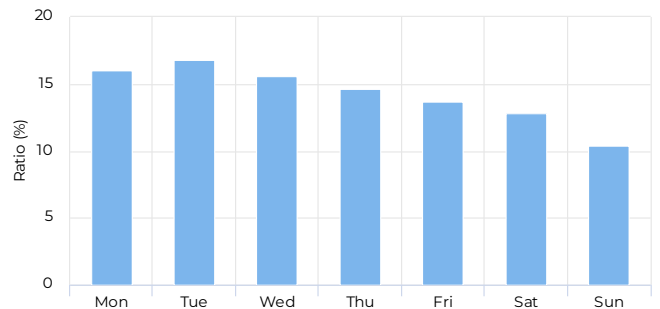

Daily Profile

01/01/2023 → 12/31/2023