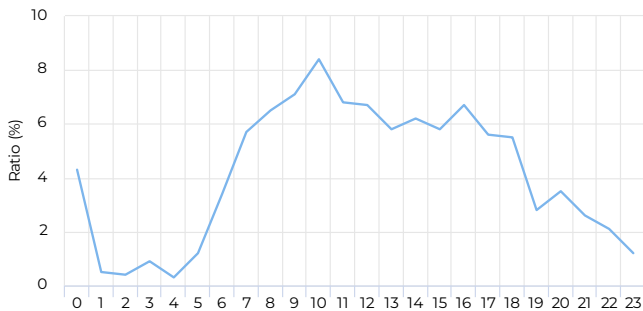

Location

Year Total

Total **12,790** ↘ -3.5%
 Compared to 01/02/2022 → 01/01/2023

Daily Average

Daily Average **35** ↘ -3.5%
 Compared to 01/02/2022 → 01/01/2023

Hourly Profile - Weekdays

01/01/2023 → 12/31/2023

01/01/2023 → 12/31/2023

Peak Day

Monday
May 15, 2023

116

Daily Profile

01/01/2023 → 12/31/2023

Hourly Profile - Weekend

01/01/2023 → 12/31/2023

Daily Average

Daily Average **11** ↑ +53.2%
 Compared to 01/02/2022 → 01/01/2023

Hourly Profile - Weekdays

01/01/2023 → 12/31/2023

01/01/2023 → 12/31/2023

Peak Day

Tuesday
Jul 11, 2023

37