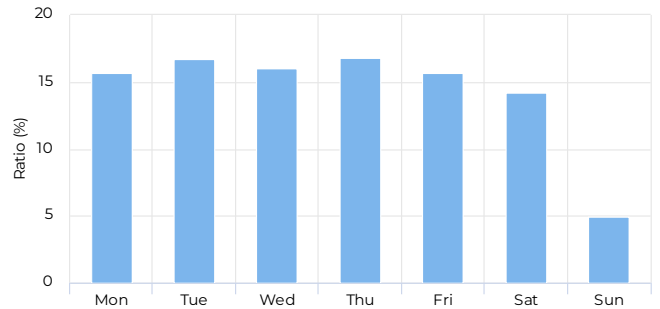

Compared to 01/02/2022 → 01/01/2023

Daily Average

01/01/2023 → 12/31/2023

Daily Average

7 ▲ +15.6%

Compared to 01/02/2022 → 01/01/2023

Hourly Profile - Weekdays

01/01/2023 → 12/31/2023

01/01/2023 → 12/31/2023

Peak Day

Friday
Sep 22, 2023

62

Daily Profile

01/01/2023 → 12/31/2023

Hourly Profile - Weekend

01/01/2023 → 12/31/2023

Monthly Comparison

* → 12/31/2023