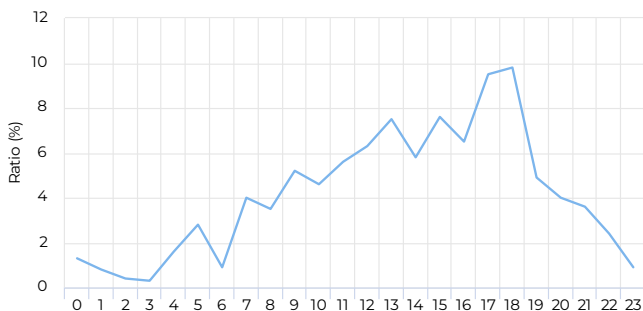

Hourly Profile - Weekend

01/01/2023 → 12/31/2023