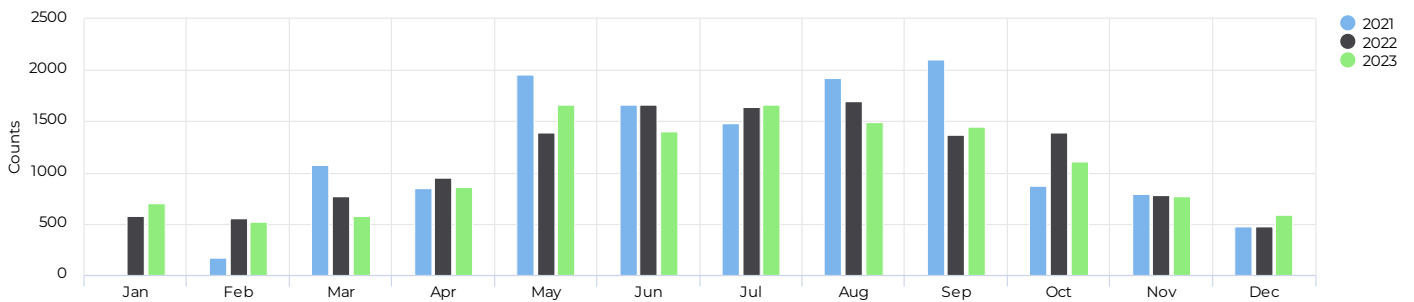

Location

Year Total

Total **12,790** ↘ -3.5%
 Compared to 01/02/2022 → 01/01/2023

Daily Average

Daily Average **35** ↘ -3.5%
 Compared to 01/02/2022 → 01/01/2023

Hourly Profile - Weekdays

01/01/2023 → 12/31/2023

01/01/2023 → 12/31/2023

Peak Day

Monday
May 15, 2023

116

Daily Profile

01/01/2023 → 12/31/2023

Hourly Profile - Weekend

01/01/2023 → 12/31/2023

Monthly Comparison

* → 12/31/2023

3569 2100 N @ I-15

Mountainland Association Of Governments

January 1, 2023 → December 31, 2023

Location

Year Total

Total **4,125** ↑ +53.2%
 Compared to 01/02/2022 → 01/01/2023

Daily Average

Daily Average **11** ↑ +53.2%
 Compared to 01/02/2022 → 01/01/2023

Hourly Profile - Weekdays

01/01/2023 → 12/31/2023

01/01/2023 → 12/31/2023

Peak Day

Tuesday
Jul 11, 2023

37