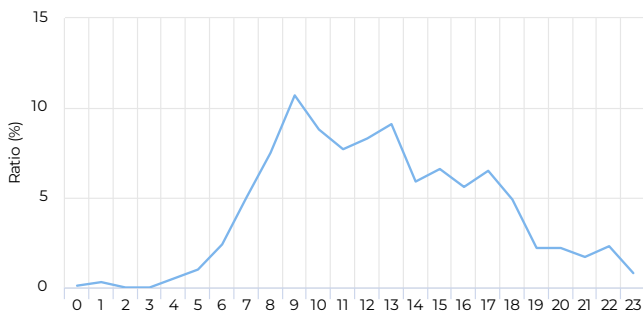

Total **3,836** ↑ +8.0%
 Compared to 01/02/2022 → 01/01/2023

Daily Average

Daily Average **11** ↑ +8.0%
 Compared to 01/02/2022 → 01/01/2023

Hourly Profile - Weekdays

01/01/2023 → 12/31/2023

01/01/2023 → 12/31/2023

Peak Day

Tuesday
Jun 27, 2023

29

Daily Profile

01/01/2023 → 12/31/2023

Hourly Profile - Weekend

01/01/2023 → 12/31/2023

Monthly Comparison