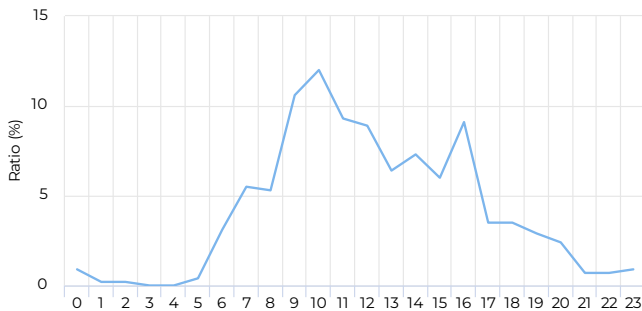

Compared to 01/02/2022 → 01/01/2023

Daily Average

01/01/2023 → 12/31/2023

Daily Average

7 ▲ +15.6%

Compared to 01/02/2022 → 01/01/2023

Hourly Profile - Weekdays

01/01/2023 → 12/31/2023

01/01/2023 → 12/31/2023

Peak Day

Friday
Sep 22, 2023

62

Daily Profile

01/01/2023 → 12/31/2023

Hourly Profile - Weekend

01/01/2023 → 12/31/2023

Monthly Comparison

* → 12/31/2023