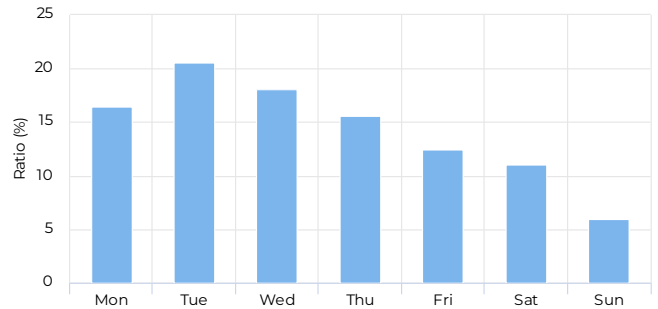

Location

Year Total

Total **12,790** ↘ -3.5%
 Compared to 01/02/2022 → 01/01/2023

Daily Average

Daily Average **35** ↘ -3.5%
 Compared to 01/02/2022 → 01/01/2023

Hourly Profile - Weekdays

01/01/2023 → 12/31/2023

01/01/2023 → 12/31/2023

Peak Day

Monday
May 15, 2023

116

Daily Profile

01/01/2023 → 12/31/2023

Hourly Profile - Weekend

01/01/2023 → 12/31/2023

Daily Average

Daily Average **11** ↑ +53.2%
 Compared to 01/02/2022 → 01/01/2023

Hourly Profile - Weekdays

01/01/2023 → 12/31/2023

01/01/2023 → 12/31/2023

Peak Day

Tuesday
Jul 11, 2023

37