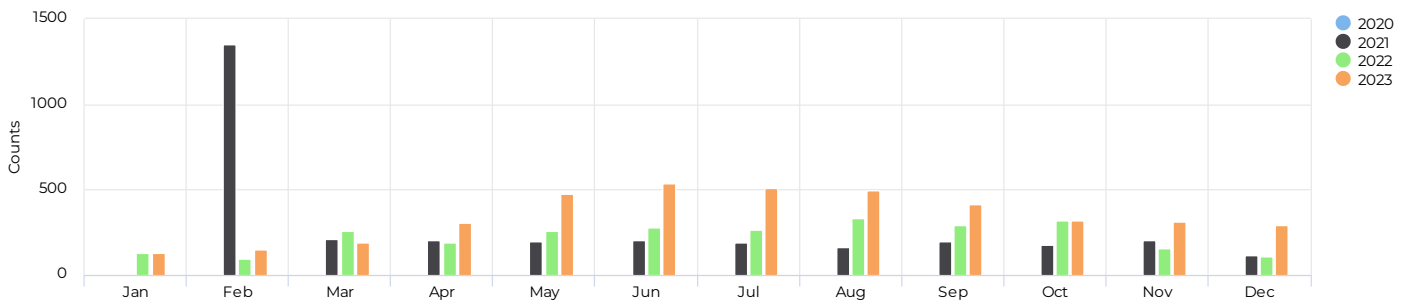

Daily Average

Daily Average **11** ↑ +53.2%
 Compared to 01/02/2022 → 01/01/2023

Hourly Profile - Weekdays

01/01/2023 → 12/31/2023

01/01/2023 → 12/31/2023

Peak Day

Tuesday
Jul 11, 2023

37

Daily Profile

01/01/2023 → 12/31/2023

Hourly Profile - Weekend

01/01/2023 → 12/31/2023

Monthly Comparison

* → 12/31/2023

3570 Lehi MCT @ I15

Mountainland Association Of Governments

January 1, 2023 → December 31, 2023

Location

Year Total

Total ↘ -6.1%
37,674
 Compared to 01/02/2022 → 01/01/2023

Daily Average

Daily Average ↘ -3.4%
106
 Compared to 01/02/2022 → 01/01/2023

Hourly Profile - Weekdays

01/01/2023 → 12/31/2023

01/01/2023 → 12/31/2023

Peak Day

Saturday
Mar 25, 2023

1,056

Daily Profile

01/01/2023 → 12/31/2023

Hourly Profile - Weekend