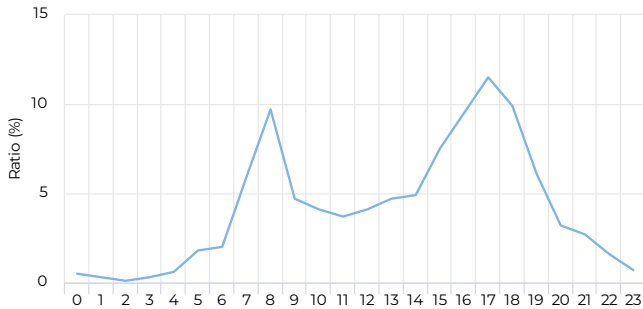

01/01/2023 → 12/31/2023

Peak Day

Monday
May 15, 2023

116

Daily Profile

01/01/2023 → 12/31/2023

Hourly Profile - Weekend

01/01/2023 → 12/31/2023

Monthly Comparison

* → 12/31/2023

3569 2100 N @ I-15

Mountainland Association Of Governments

January 1, 2023 → December 31, 2023

Location

Year Total

Total **4,125** ↑ +53.2%
 Compared to 01/02/2022 → 01/01/2023

Daily Average

Daily Average **11** ↑ +53.2%
 Compared to 01/02/2022 → 01/01/2023

Hourly Profile - Weekdays

01/01/2023 → 12/31/2023

01/01/2023 → 12/31/2023

Peak Day

Tuesday
Jul 11, 2023

37

01/01/2023 → 12/31/2023

Peak Day

Friday
Sep 22, 2023

62

Daily Profile

01/01/2023 → 12/31/2023

Hourly Profile - Weekend

01/01/2023 → 12/31/2023