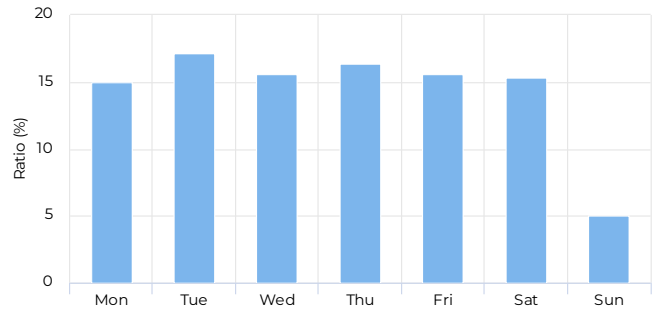

Total **3,836** ↑ +8.0%
 Compared to 01/02/2022 → 01/01/2023

Daily Average

Daily Average **11** ↑ +8.0%
 Compared to 01/02/2022 → 01/01/2023

Hourly Profile - Weekdays

01/01/2023 → 12/31/2023

01/01/2023 → 12/31/2023

Peak Day

Tuesday
Jun 27, 2023

29

Daily Profile

01/01/2023 → 12/31/2023

Hourly Profile - Weekend

01/01/2023 → 12/31/2023

Monthly Comparison