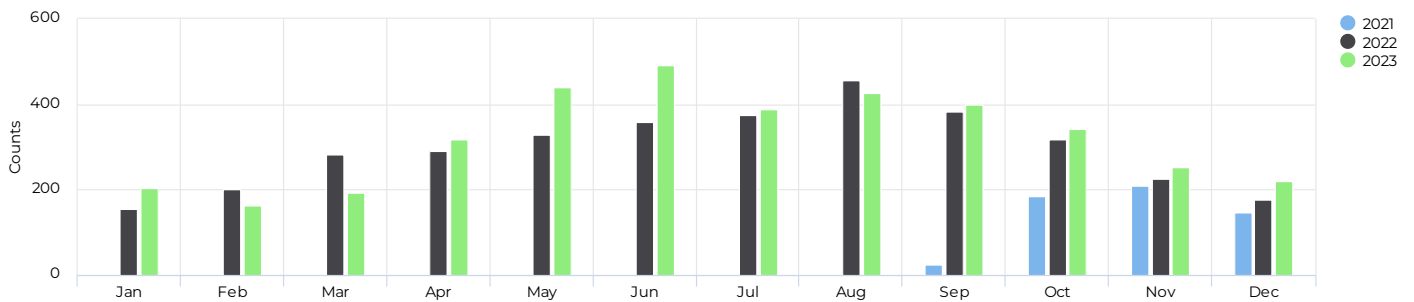

Monthly Comparison

* → 12/31/2023