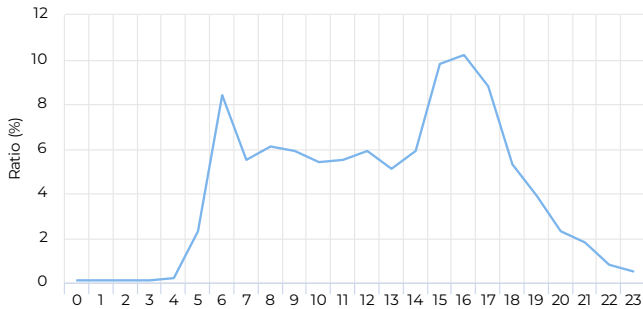

01/01/2023 → 12/31/2023

01/01/2023 → 12/31/2023

Peak Day

Saturday
Mar 25, 2023

1,056

Daily Profile

01/01/2023 → 12/31/2023

Hourly Profile - Weekend

01/01/2023 → 12/31/2023

Monthly Comparison

* → 12/31/2023

3571 2100 N Eastbound

Mountainland Association Of Governments

January 1, 2023 → December 31, 2023

Location

Year Total

Total **3,836** ↑ +8.0%
 Compared to 01/02/2022 → 01/01/2023

Daily Average

Daily Average **11** ↑ +8.0%
 Compared to 01/02/2022 → 01/01/2023

Hourly Profile - Weekdays

01/01/2023 → 12/31/2023

01/01/2023 → 12/31/2023

Peak Day

Tuesday
Jun 27, 2023

29

Daily Profile

01/01/2023 → 12/31/2023

Hourly Profile - Weekend

01/01/2023 → 12/31/2023

Monthly Comparison