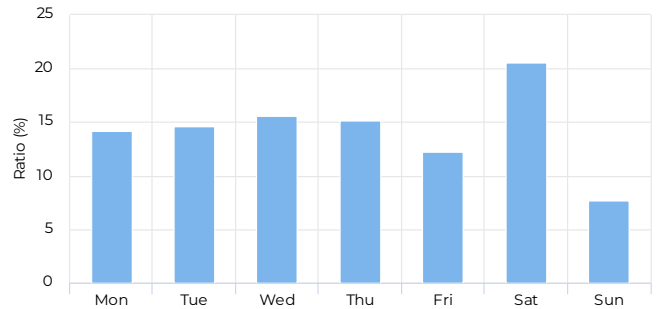

January 1, 2023 → December 31, 2023

Location

Year Total

Total ↘ -6.1%
37,674
 Compared to 01/02/2022 → 01/01/2023

Daily Average

Daily Average ↘ -3.4%
106
 Compared to 01/02/2022 → 01/01/2023

Hourly Profile - Weekdays

01/01/2023 → 12/31/2023

01/01/2023 → 12/31/2023

Peak Day

Saturday
Mar 25, 2023

1,056

Daily Profile

01/01/2023 → 12/31/2023

Hourly Profile - Weekend