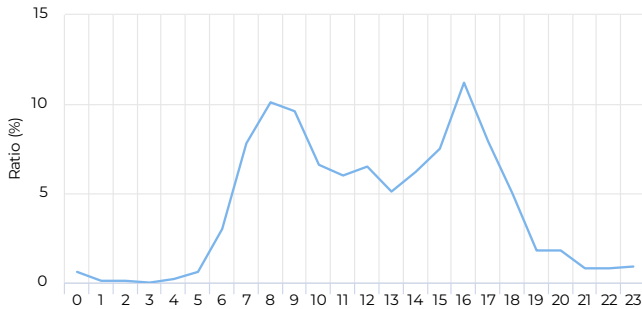

Peak Day

Tuesday
Jun 27, 2023

29

Daily Profile

01/01/2023 → 12/31/2023

Hourly Profile - Weekend

01/01/2023 → 12/31/2023

Monthly Comparison

Compared to 01/02/2022 → 01/01/2023

Daily Average

01/01/2023 → 12/31/2023

Daily Average

7 ▲ +15.6%

Compared to 01/02/2022 → 01/01/2023

Hourly Profile - Weekdays

01/01/2023 → 12/31/2023

01/01/2023 → 12/31/2023

Peak Day

Friday
Sep 22, 2023

62

Daily Profile

01/01/2023 → 12/31/2023

Hourly Profile - Weekend

01/01/2023 → 12/31/2023