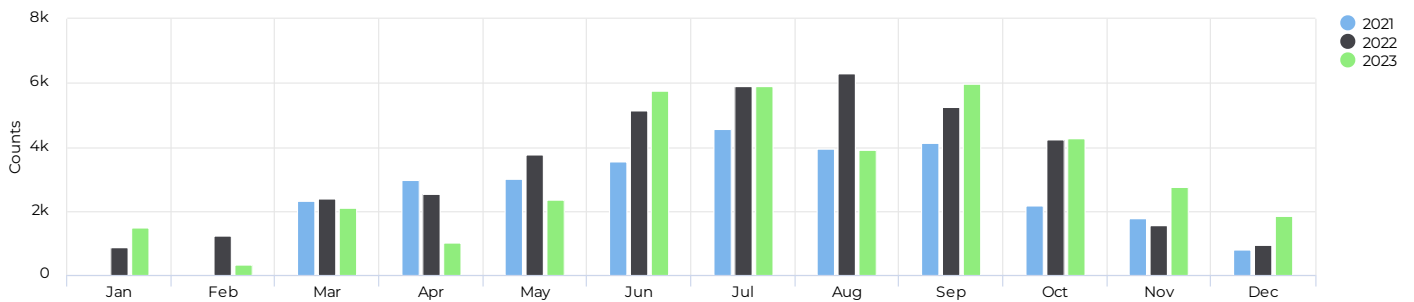

January 1, 2023 → December 31, 2023

Location

Year Total

Total ↘ -6.1%
37,674
 Compared to 01/02/2022 → 01/01/2023

Daily Average

Daily Average ↘ -3.4%
106
 Compared to 01/02/2022 → 01/01/2023

Hourly Profile - Weekdays

01/01/2023 → 12/31/2023

01/01/2023 → 12/31/2023

Peak Day

Saturday
Mar 25, 2023

1,056

Daily Profile

01/01/2023 → 12/31/2023

Hourly Profile - Weekend

01/01/2023 → 12/31/2023

Monthly Comparison

* → 12/31/2023

3571 2100 N Eastbound

Mountainland Association Of Governments

January 1, 2023 → December 31, 2023

Location

Year Total

Total **3,836** ↑ +8.0%
 Compared to 01/02/2022 → 01/01/2023

Daily Average

Daily Average **11** ↑ +8.0%
 Compared to 01/02/2022 → 01/01/2023

Hourly Profile - Weekdays

01/01/2023 → 12/31/2023

01/01/2023 → 12/31/2023