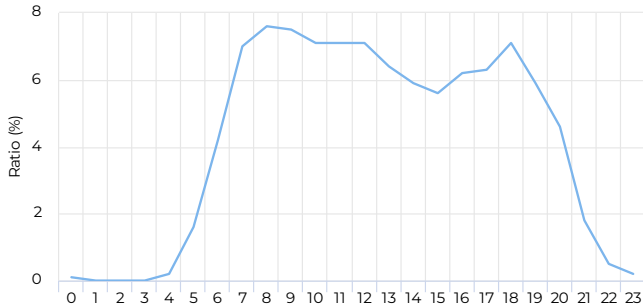

Location

Year Total

Total **80,182** ↑ +20.5%
Compared to 01/02/2022 → 01/01/2023

Daily Average

Daily Average **220** ↑ +20.5%
Compared to 01/02/2022 → 01/01/2023

Hourly Profile - Weekdays

01/01/2023 → 12/31/2023

01/01/2023 → 12/31/2023

Peak Day

Saturday **2,002**
 Apr 29, 2023

Hourly Profile - Weekend

01/01/2023 → 12/31/2023

Daily Profile

01/01/2023 → 12/31/2023

Monthly Comparison