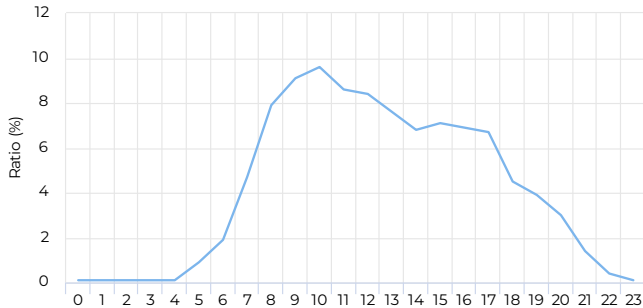

Location

Year Total

Total **80,182** ↑ +20.5%
Compared to 01/02/2022 → 01/01/2023

Daily Average

Daily Average **220** ↑ +20.5%
Compared to 01/02/2022 → 01/01/2023

Hourly Profile - Weekdays

01/01/2023 → 12/31/2023

01/01/2023 → 12/31/2023

Peak Day

Saturday **2,002**
 Apr 29, 2023

Hourly Profile - Weekend

01/01/2023 → 12/31/2023

Daily Profile

01/01/2023 → 12/31/2023

Monthly Comparison