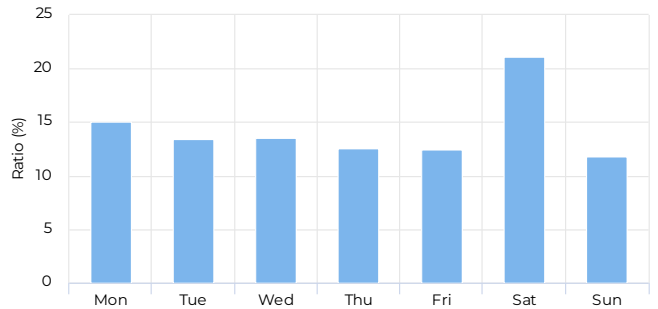

Location

Year Total

Total **80,182** ↑ +20.5%
Compared to 01/02/2022 → 01/01/2023

Daily Average

Daily Average **220** ↑ +20.5%
Compared to 01/02/2022 → 01/01/2023

Hourly Profile - Weekdays

01/01/2023 → 12/31/2023

01/01/2023 → 12/31/2023

Peak Day

Saturday **2,002**
 Apr 29, 2023

Hourly Profile - Weekend

01/01/2023 → 12/31/2023

Daily Profile

01/01/2023 → 12/31/2023

Monthly Comparison