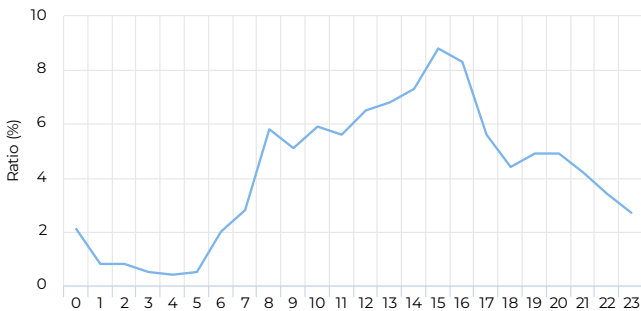

Location

Year Total

Total
31,925

Daily Average

01/01/2023 → 12/31/2023

Daily Average **-8.0%**

103

Compared to 01/02/2022 → 01/01/2023

Hourly Profile - Weekdays

01/01/2023 → 12/31/2023

01/01/2023 → 12/31/2023

Peak Day

Tuesday
Jan 31, 2023

715

Daily Profile

01/01/2023 → 12/31/2023

Hourly Profile - Weekend

01/01/2023 → 12/31/2023

Monthly Comparison

* → 12/31/2023