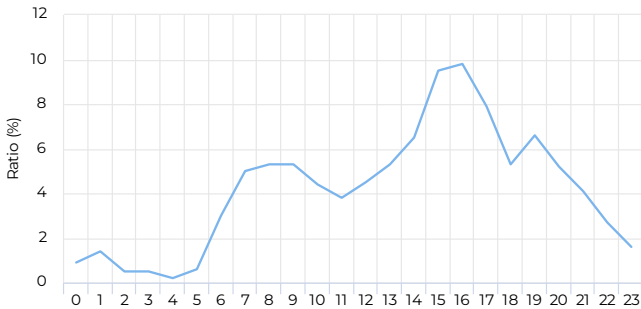

Location

Year Total

Total
31,925

Daily Average

01/01/2023 → 12/31/2023

Daily Average **-8.0%**

103

Compared to 01/02/2022 → 01/01/2023

Hourly Profile - Weekdays

01/01/2023 → 12/31/2023

01/01/2023 → 12/31/2023

Peak Day

Tuesday
Jan 31, 2023

715

Daily Profile

01/01/2023 → 12/31/2023