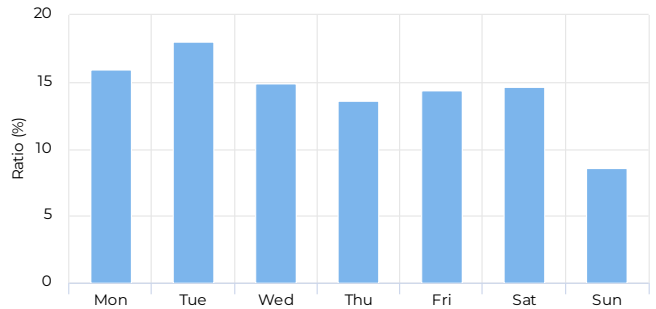

Location

Year Total

Total
31,925

Daily Average

01/01/2023 → 12/31/2023

Daily Average **-8.0%**

103

Compared to 01/02/2022 → 01/01/2023

Hourly Profile - Weekdays

01/01/2023 → 12/31/2023

01/01/2023 → 12/31/2023

Peak Day

Tuesday
Jan 31, 2023

715

Daily Profile

01/01/2023 → 12/31/2023

Hourly Profile - Weekend

01/01/2023 → 12/31/2023

Monthly Comparison

* → 12/31/2023