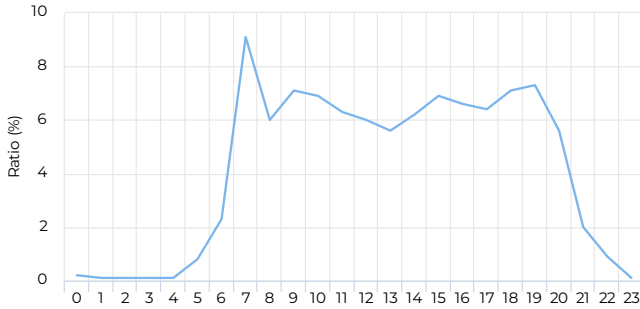

## Daily Average

01/01/2023 → 12/31/2023

Daily Average

**120**

**+19.9%**

Compared to 01/02/2022 → 01/01/2023

## Hourly Profile - Weekend

01/01/2023 → 12/31/2023

01/01/2023 → 12/31/2023

Peak Day

Saturday  
Jul 22, 2023

**882**