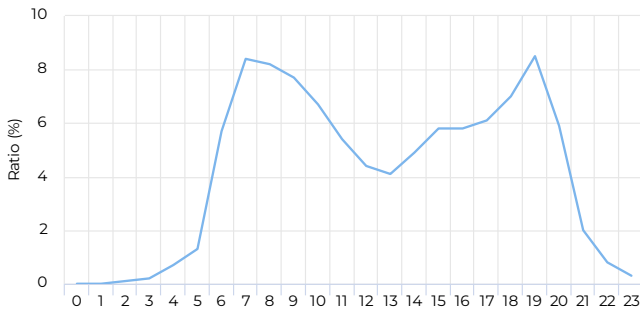

Hourly Profile - Weekdays

01/01/2023 → 12/31/2023