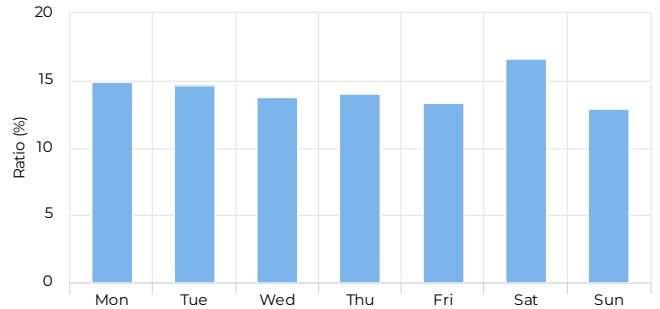

## Hourly Profile - Weekend

01/01/2023 → 12/31/2023

01/01/2023 → 12/31/2023

Peak Day

Saturday  
Jul 22, 2023

**882**

## Daily Profile

01/01/2023 → 12/31/2023