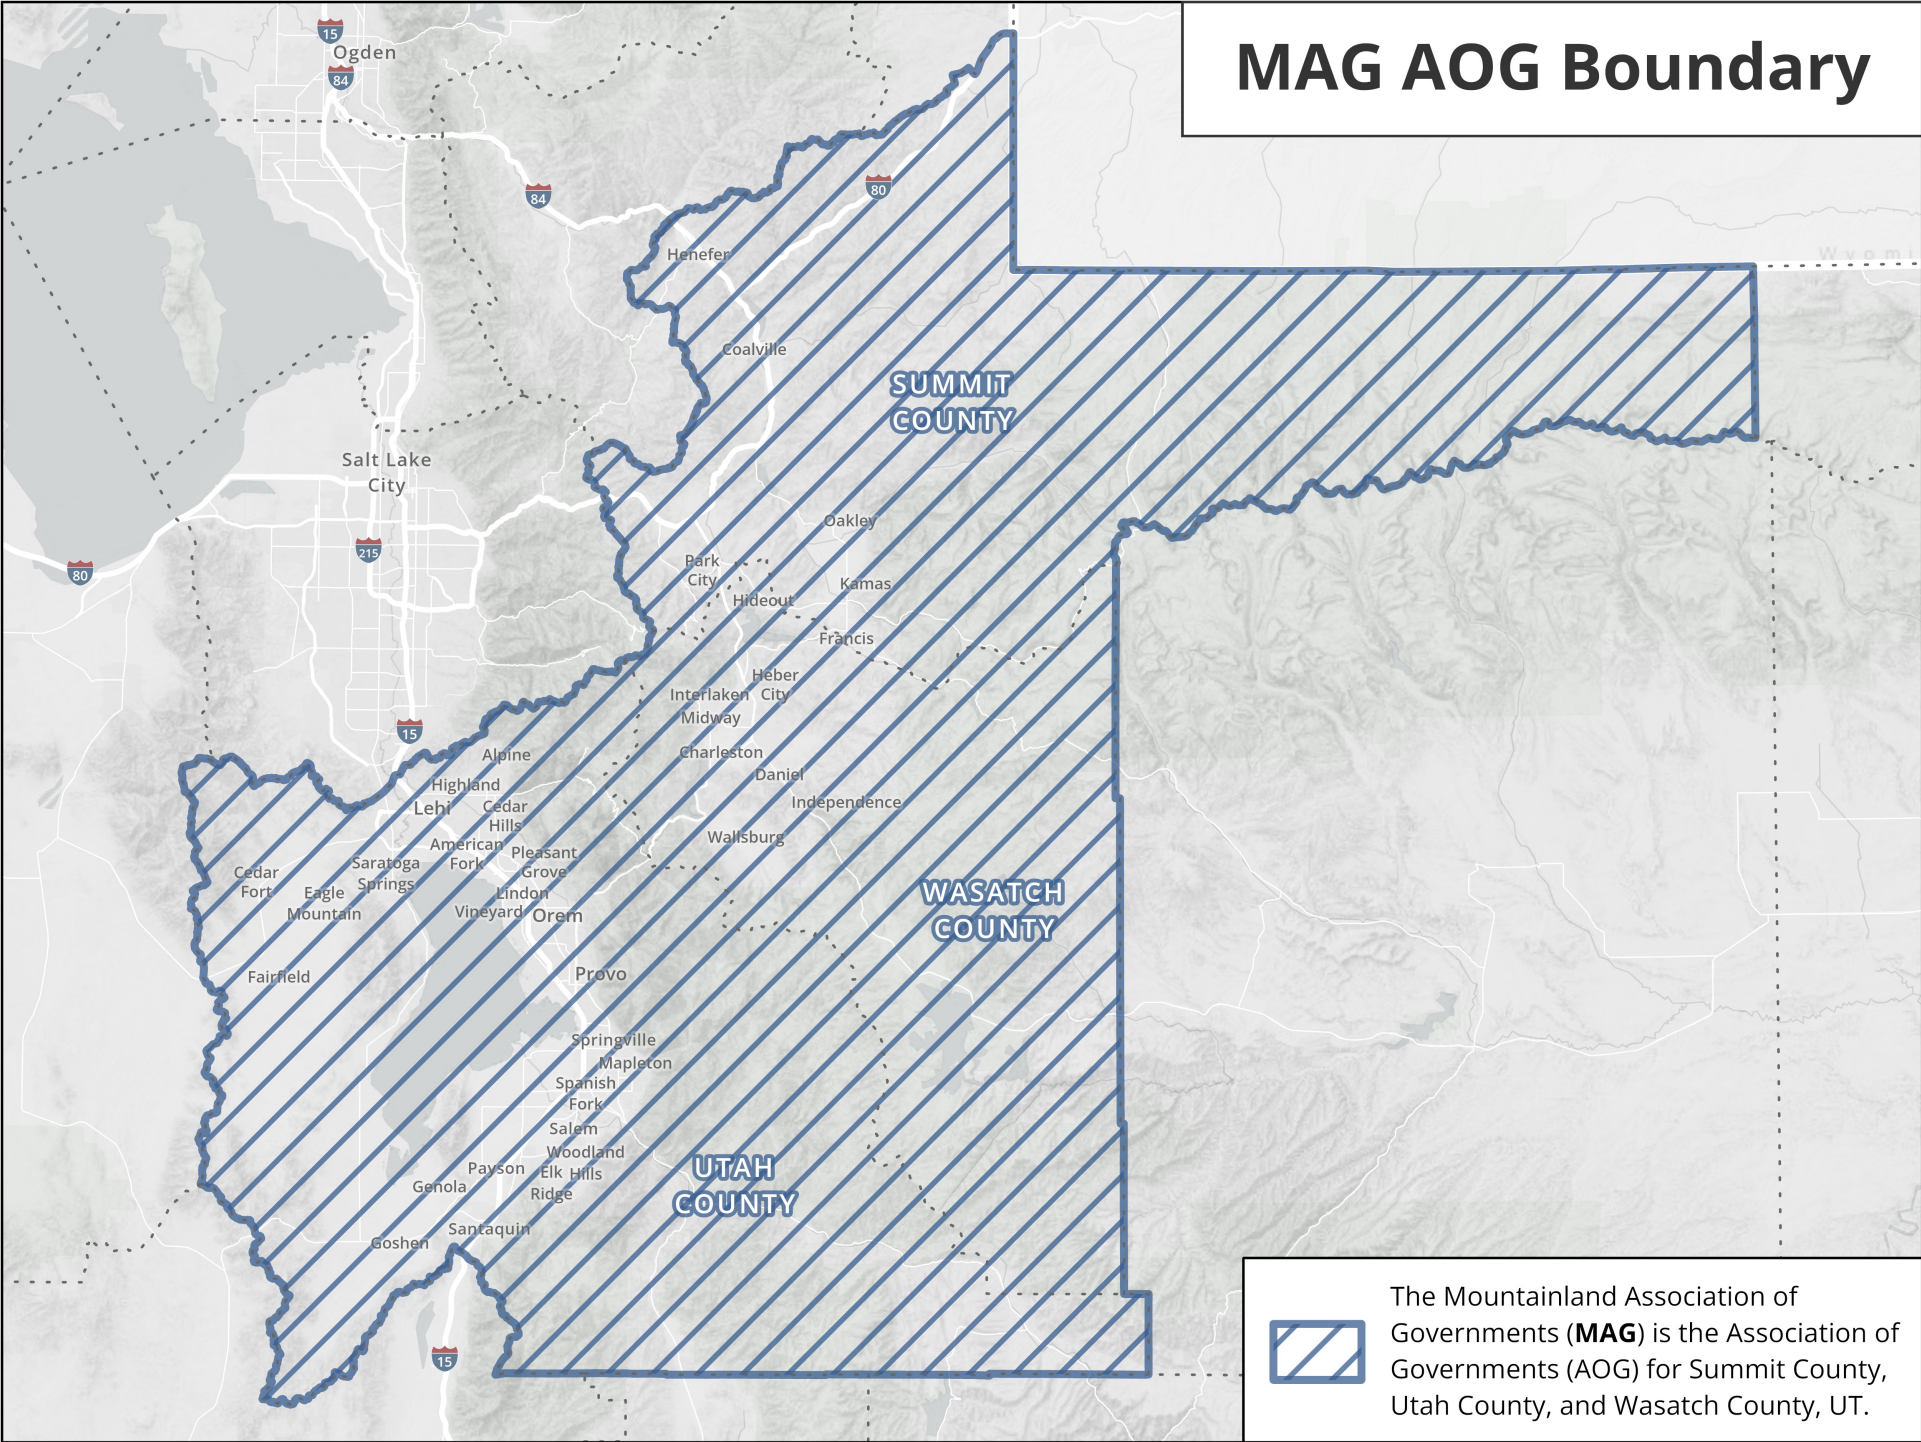

MAG Boundaries

-  The Mountainland Association of Governments (**MAG**) is the Association of Governments (AOG) for Summit County, Utah County, and Wasatch County, UT.
-  The **MAG MPO** is the Metropolitan Planning Organization (MPO) for urban Utah County, UT.
-  The **Wasatch Back RPO** is the Rural Planning Organization (RPO) for Summit County and Wasatch County, UT.

MAG AOG Boundary

The Mountainland Association of Governments (**MAG**) is the Association of Governments (AOG) for Summit County, Utah County, and Wasatch County, UT.

MAG MPO Boundary

Wasatch Back RPO Boundary

The **Wasatch Back RPO** is the Rural Planning Organization (RPO) for Summit County and Wasatch County, UT.

MAG MPO & RPO Boundaries

-  The **MAG MPO** is the Metropolitan Planning Organization (MPO) for urban Utah County, UT.
-  The **Wasatch Back RPO** is the Rural Planning Organization (RPO) for Summit County and Wasatch County, UT.