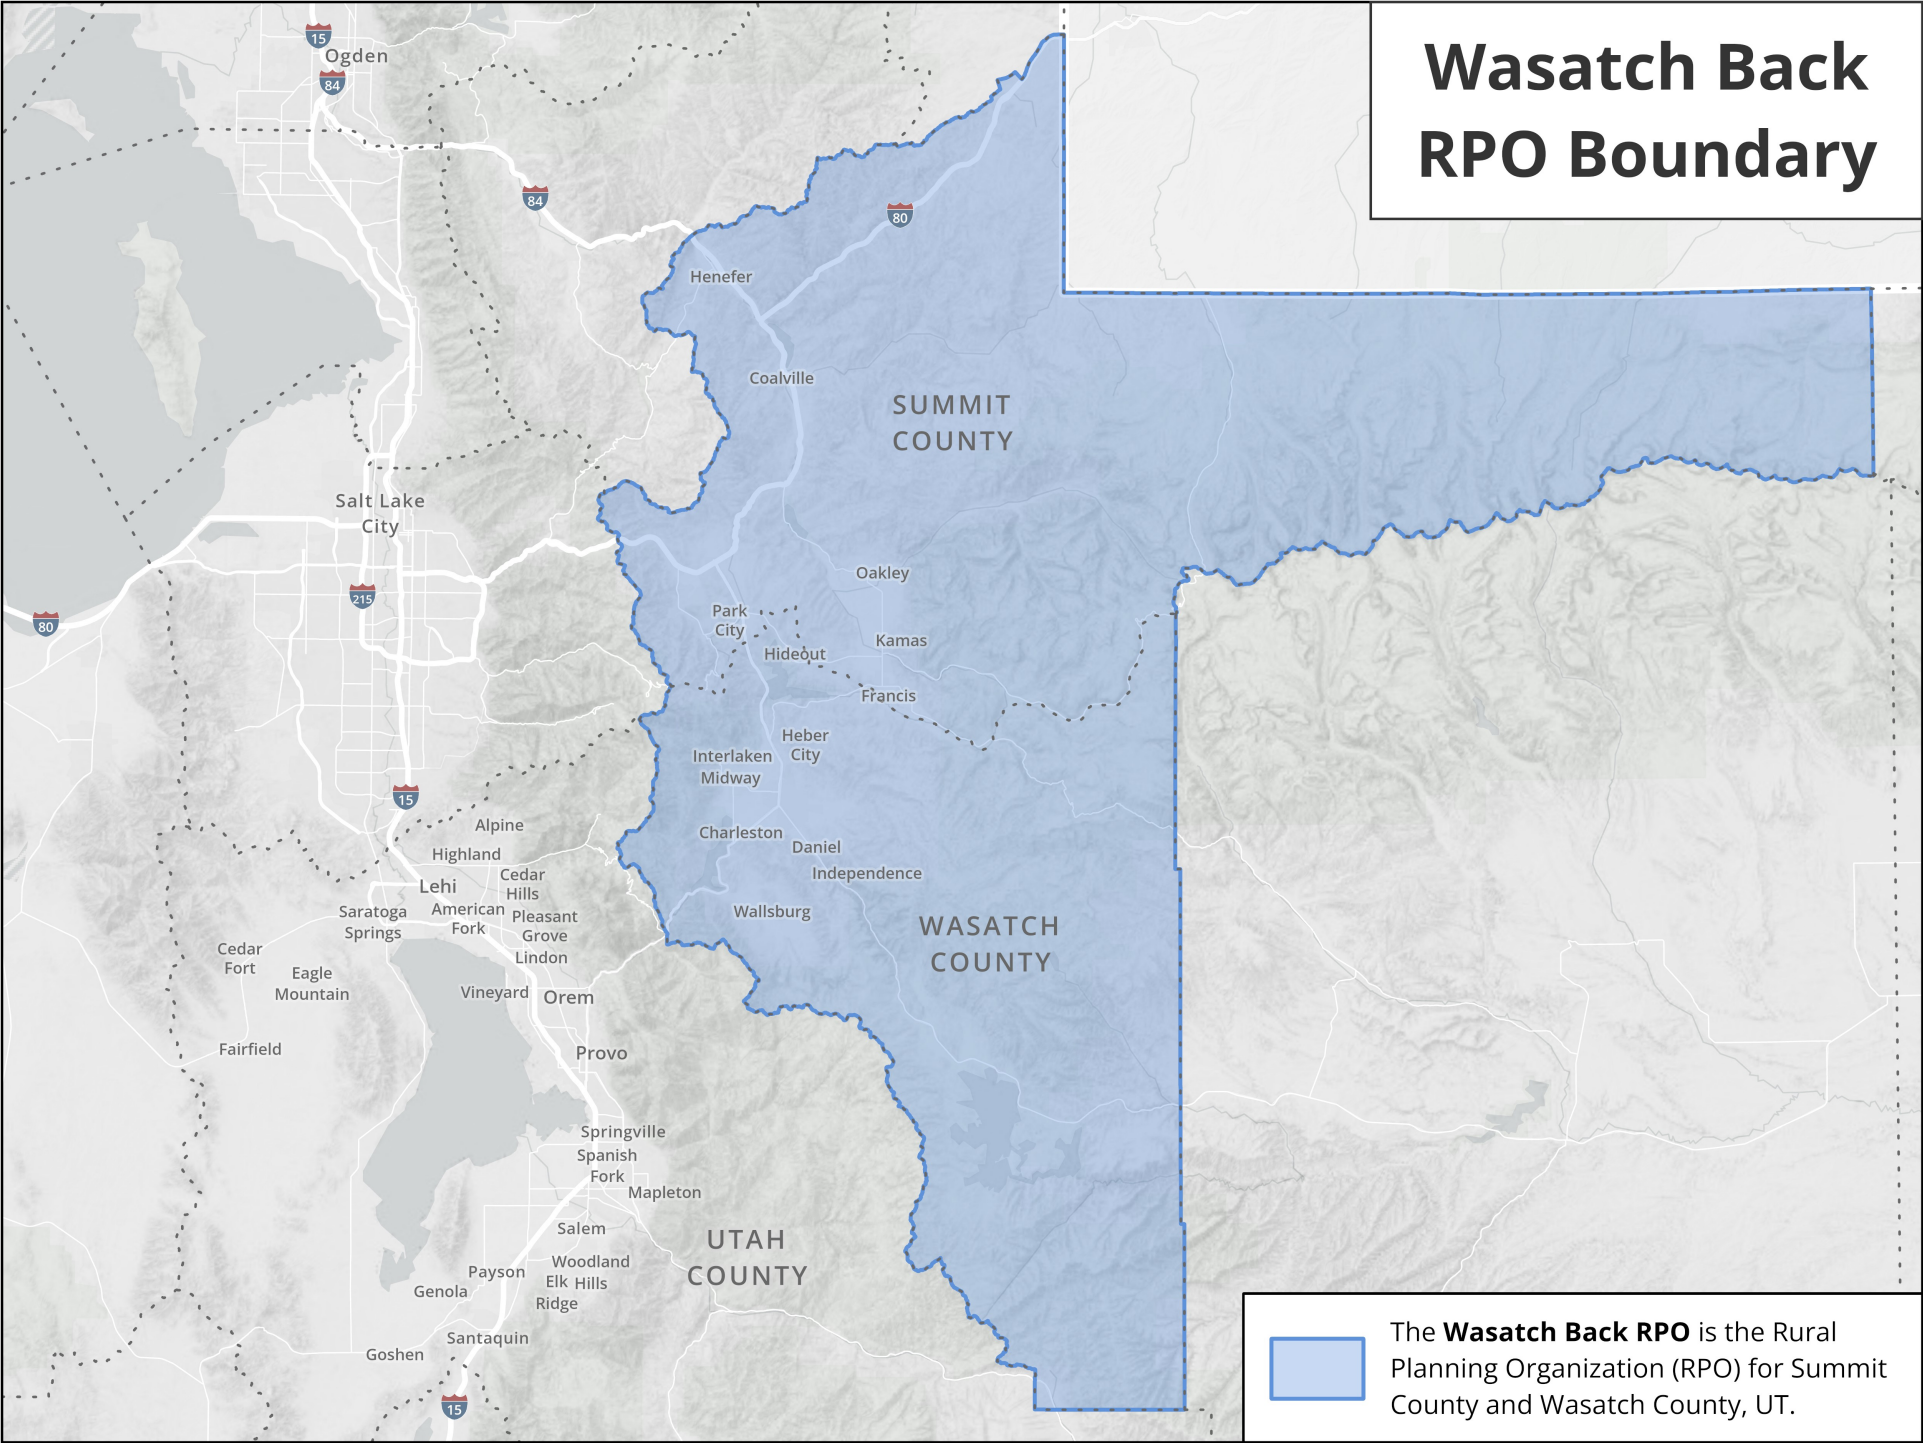

MAG Boundaries

-  The Mountainland Association of Governments (**MAG**) is the Association of Governments (AOG) for Summit County, Utah County, and Wasatch County, UT.
-  The **MAG MPO** is the Metropolitan Planning Organization (MPO) for urban Utah County, UT.
-  The **Wasatch Back RPO** is the Rural Planning Organization (RPO) for Summit County and Wasatch County, UT.

MAG AOG Boundary

The Mountainland Association of Governments (**MAG**) is the Association of Governments (AOG) for Summit County, Utah County, and Wasatch County, UT.

MAG MPO Boundary

Wasatch Back RPO Boundary

The **Wasatch Back RPO** is the Rural Planning Organization (RPO) for Summit County and Wasatch County, UT.

MAG MPO & RPO Boundaries

-  The **MAG MPO** is the Metropolitan Planning Organization (MPO) for urban Utah County, UT.
-  The **Wasatch Back RPO** is the Rural Planning Organization (RPO) for Summit County and Wasatch County, UT.