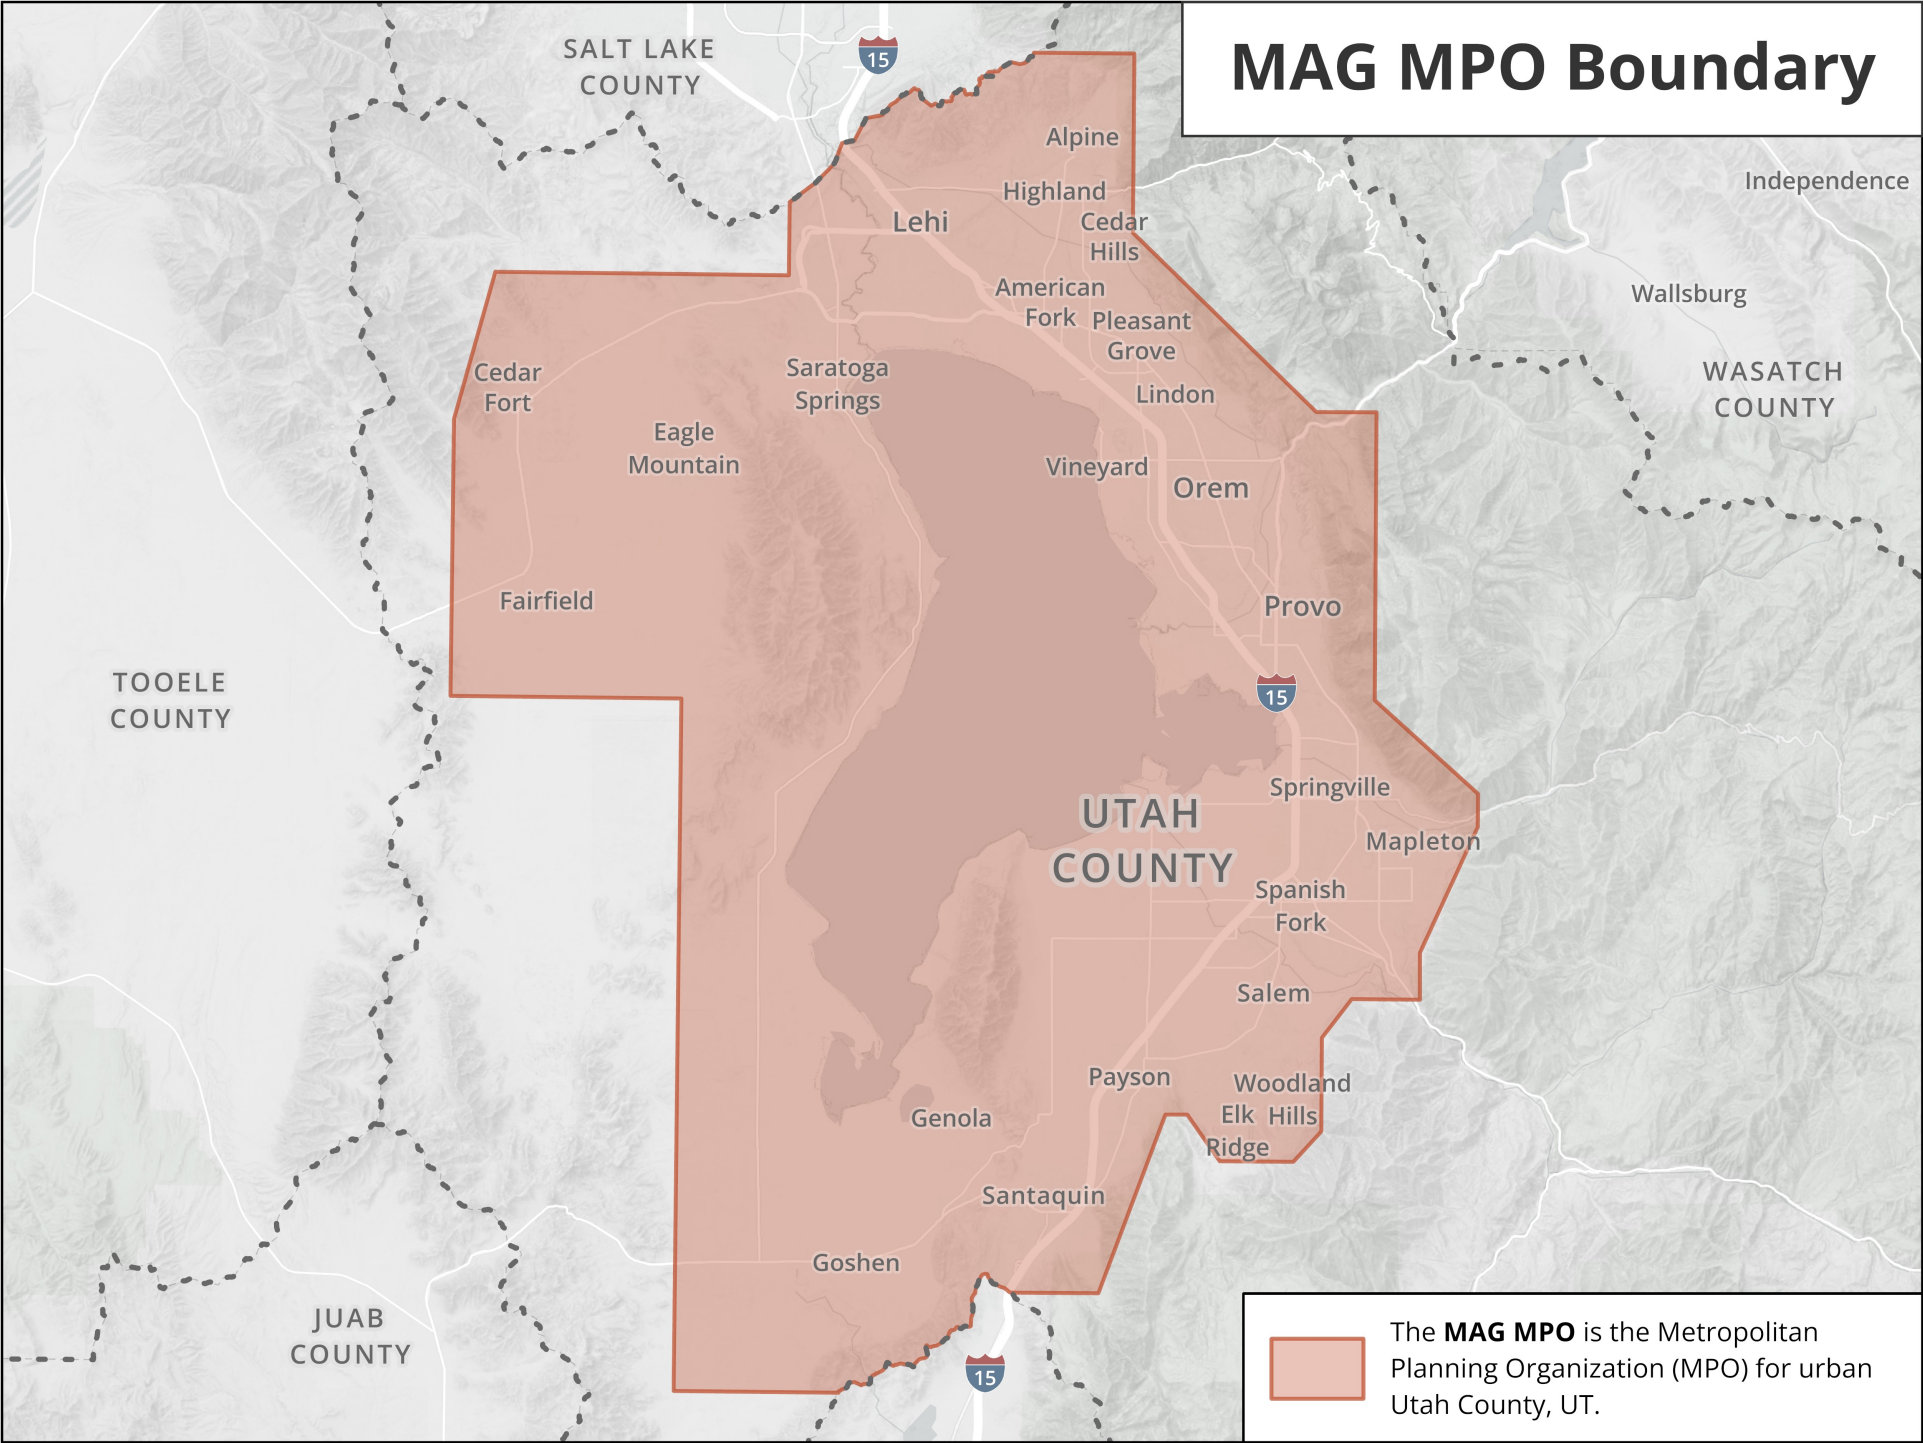

MAG Boundaries

-  The Mountainland Association of Governments (**MAG**) is the Association of Governments (AOG) for Summit County, Utah County, and Wasatch County, UT.
-  The **MAG MPO** is the Metropolitan Planning Organization (MPO) for urban Utah County, UT.
-  The **Wasatch Back RPO** is the Rural Planning Organization (RPO) for Summit County and Wasatch County, UT.

MAG AOG Boundary

The Mountainland Association of Governments (**MAG**) is the Association of Governments (AOG) for Summit County, Utah County, and Wasatch County, UT.

MAG MPO Boundary

Wasatch Back RPO Boundary

The **Wasatch Back RPO** is the Rural Planning Organization (RPO) for Summit County and Wasatch County, UT.

MAG MPO & RPO Boundaries

-  The **MAG MPO** is the Metropolitan Planning Organization (MPO) for urban Utah County, UT.
-  The **Wasatch Back RPO** is the Rural Planning Organization (RPO) for Summit County and Wasatch County, UT.