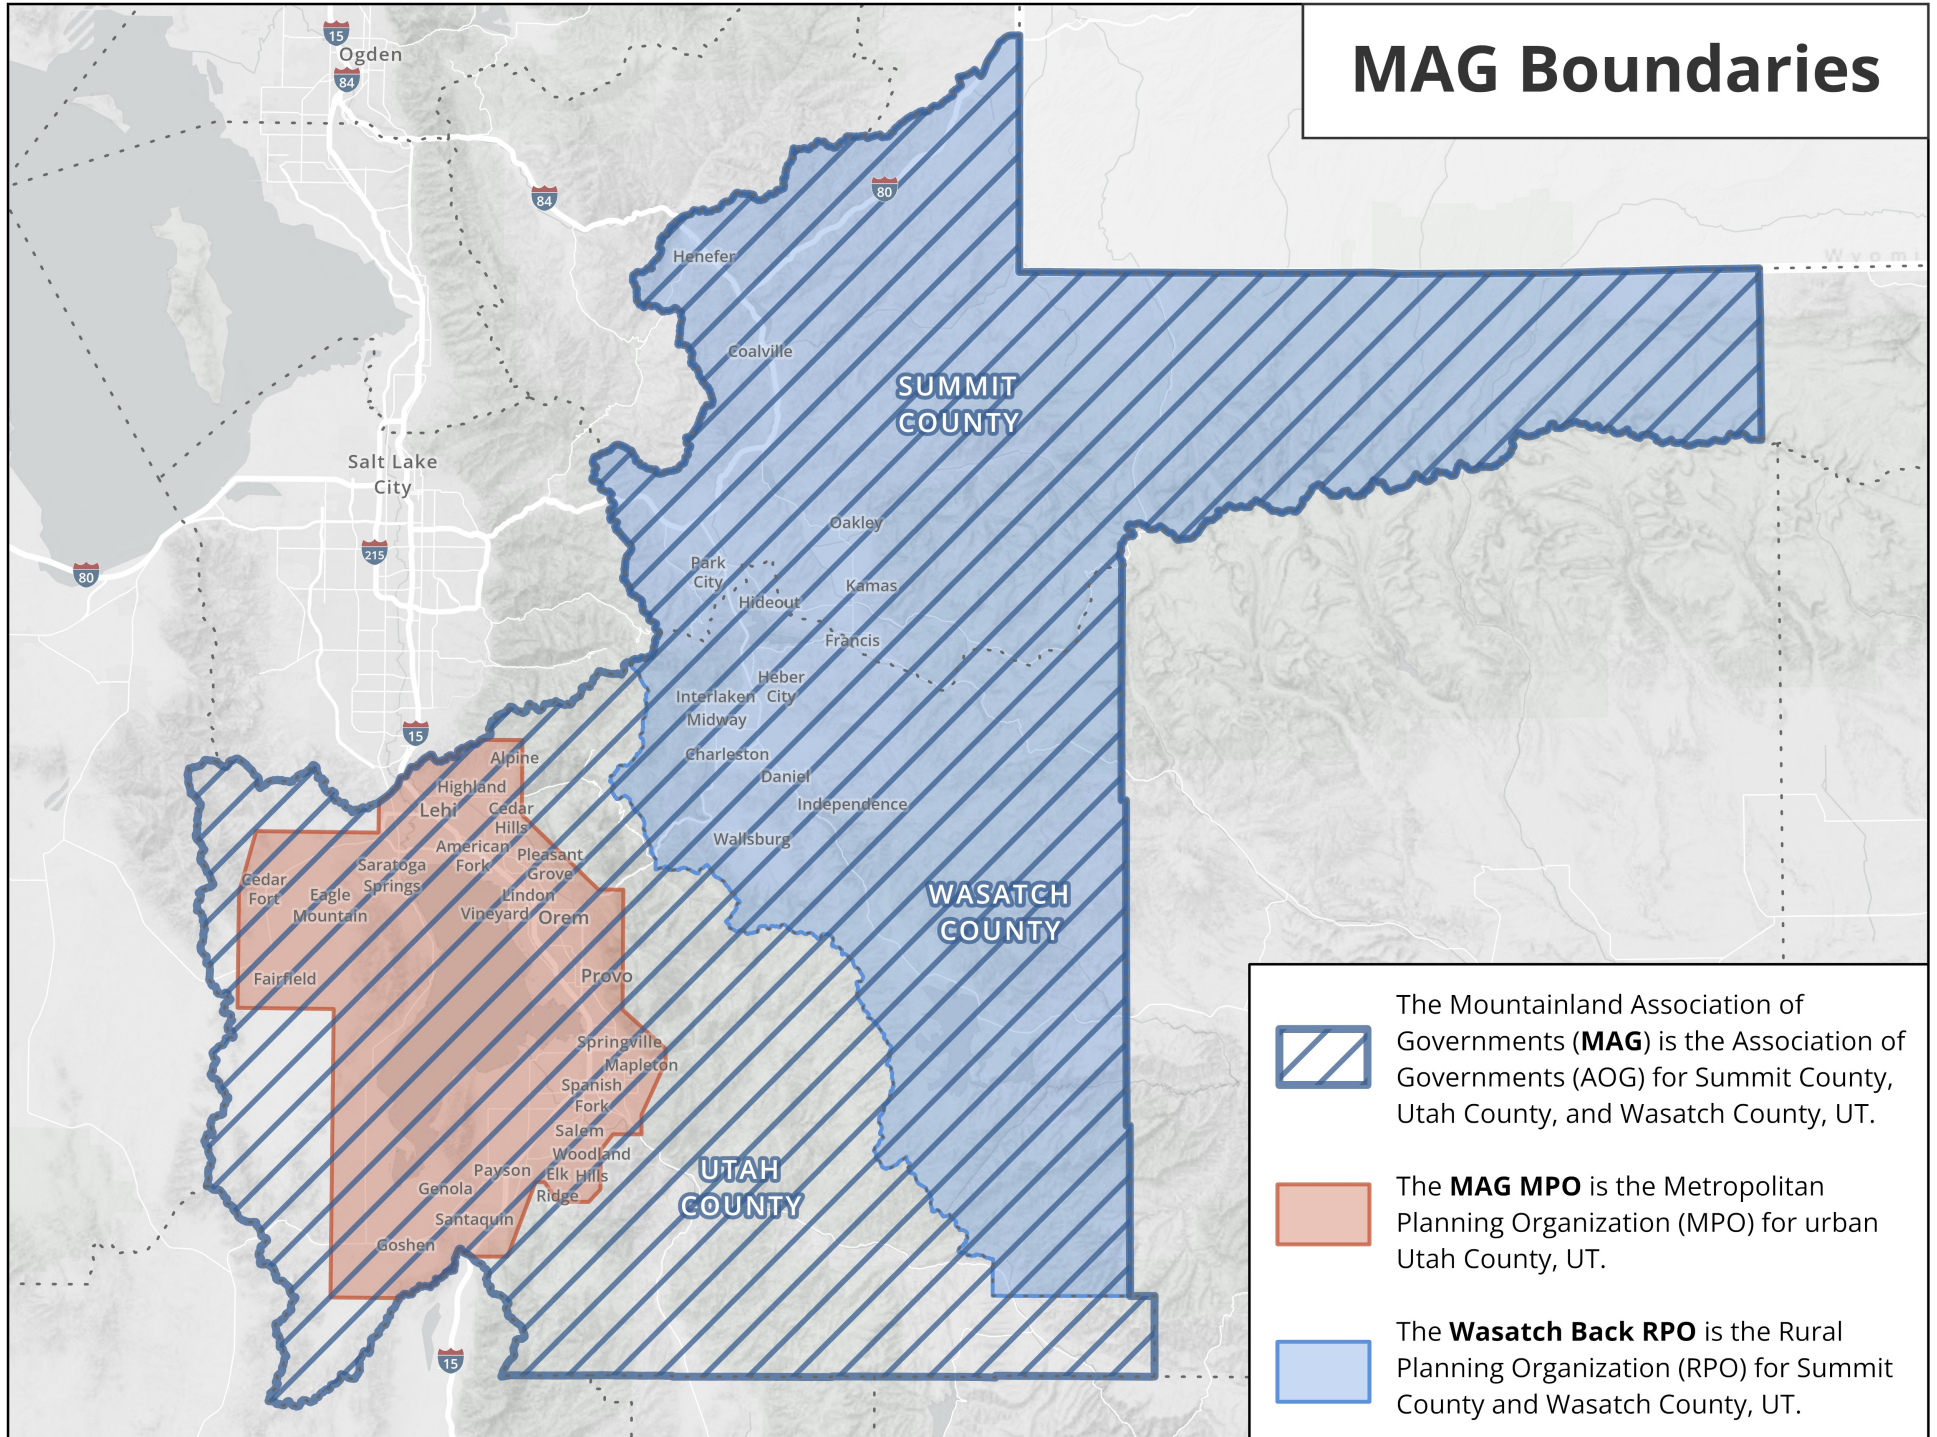

MAG Boundaries

-  The Mountainland Association of Governments (**MAG**) is the Association of Governments (AOG) for Summit County, Utah County, and Wasatch County, UT.
-  The **MAG MPO** is the Metropolitan Planning Organization (MPO) for urban Utah County, UT.
-  The **Wasatch Back RPO** is the Rural Planning Organization (RPO) for Summit County and Wasatch County, UT.

MAG AOG Boundary

The Mountainland Association of Governments (**MAG**) is the Association of Governments (AOG) for Summit County, Utah County, and Wasatch County, UT.

MAG MPO Boundary

Wasatch Back RPO Boundary

The **Wasatch Back RPO** is the Rural Planning Organization (RPO) for Summit County and Wasatch County, UT.

MAG MPO & RPO Boundaries

-  The **MAG MPO** is the Metropolitan Planning Organization (MPO) for urban Utah County, UT.
-  The **Wasatch Back RPO** is the Rural Planning Organization (RPO) for Summit County and Wasatch County, UT.