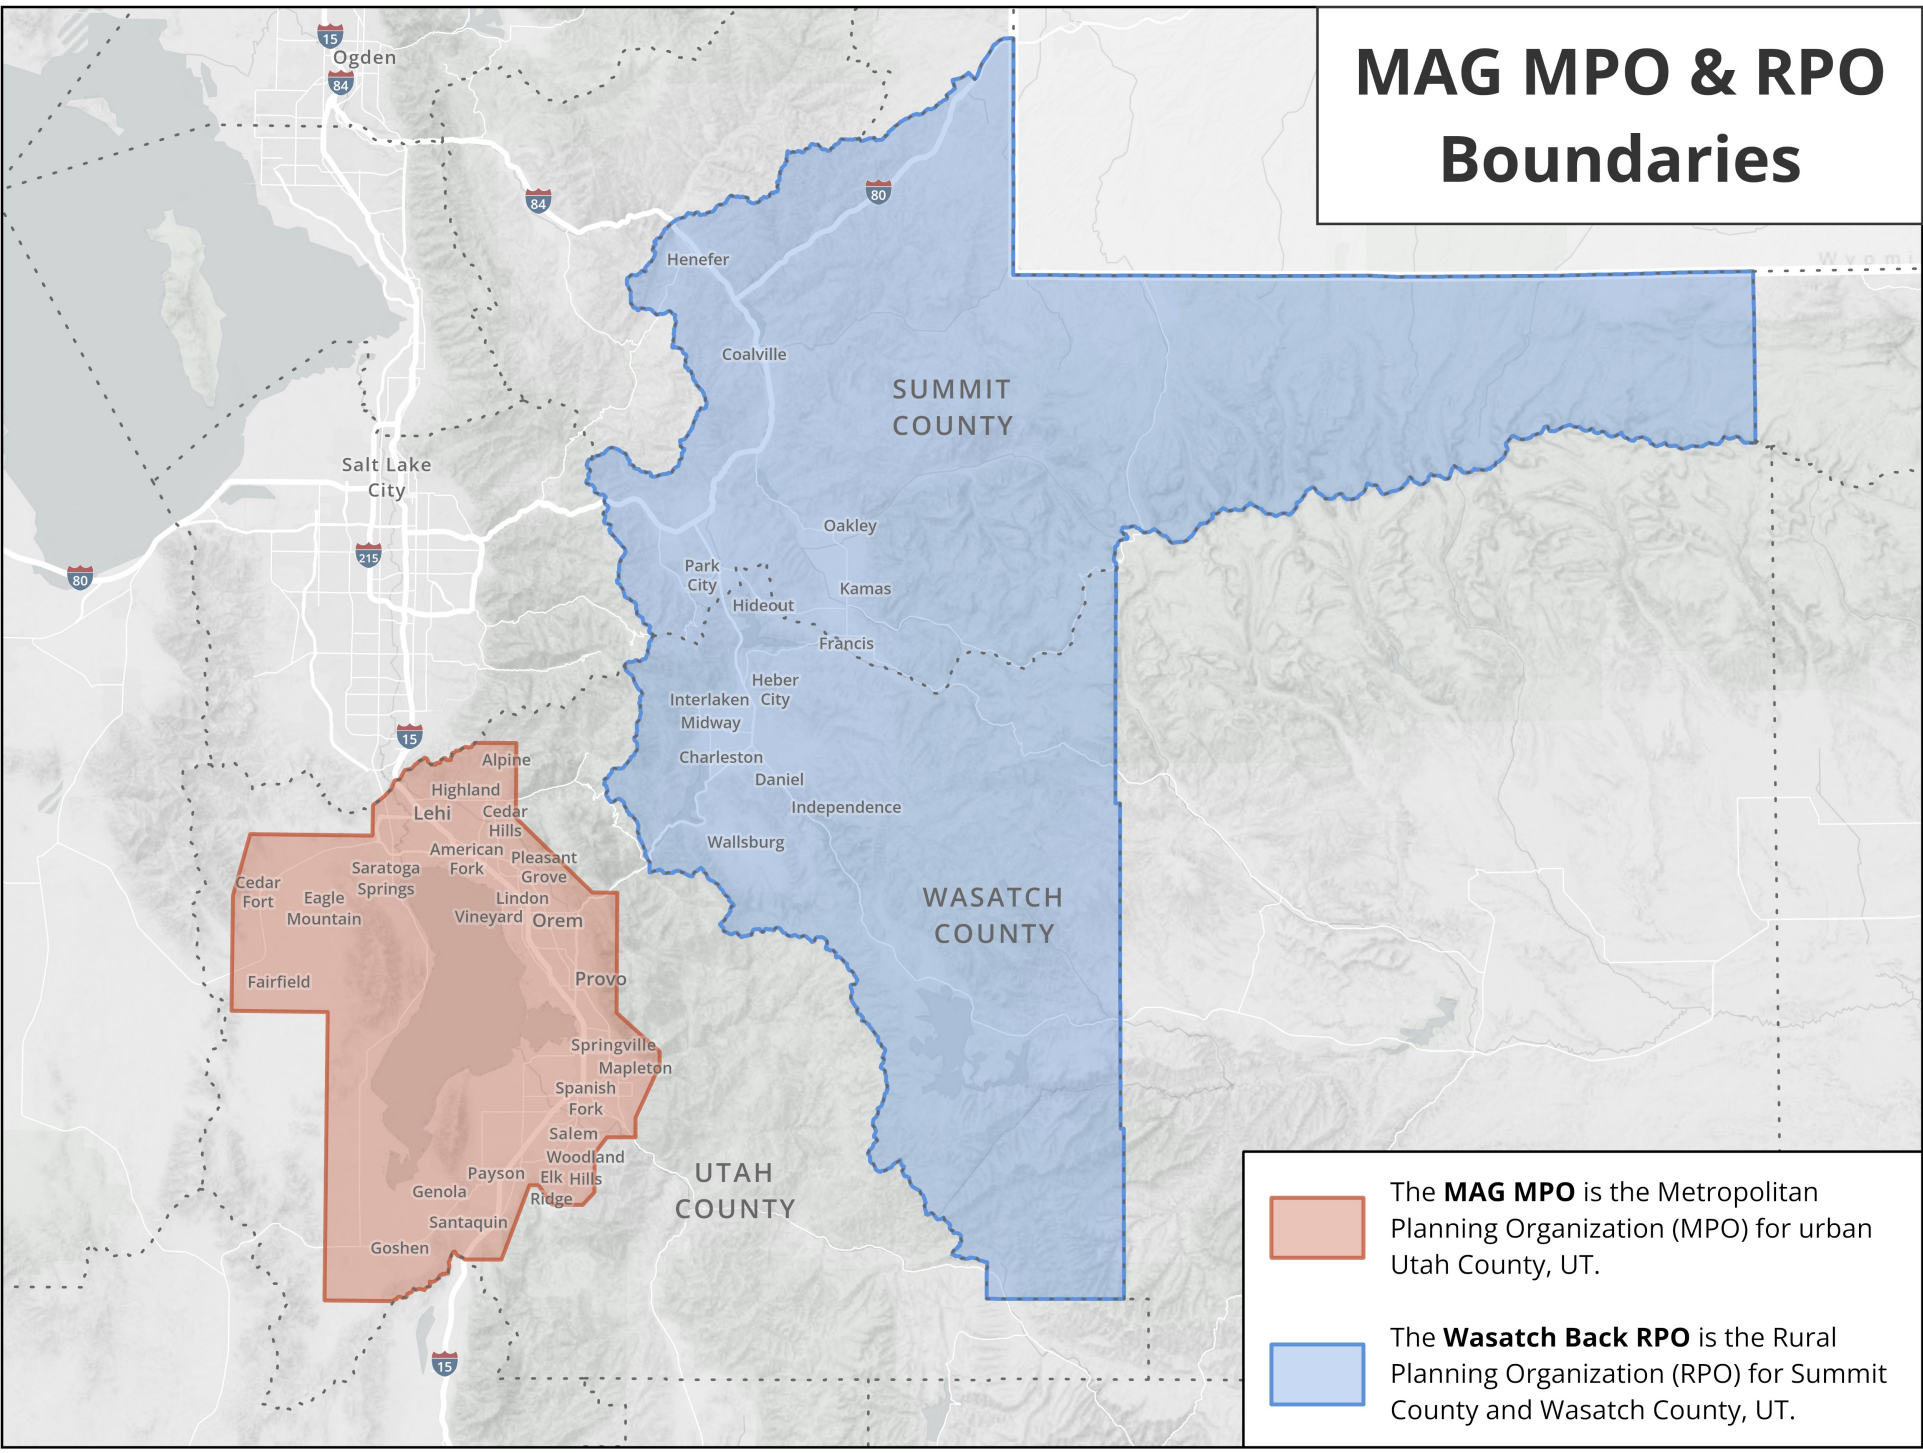

MAG Boundaries

-  The Mountainland Association of Governments (**MAG**) is the Association of Governments (AOG) for Summit County, Utah County, and Wasatch County, UT.
-  The **MAG MPO** is the Metropolitan Planning Organization (MPO) for urban Utah County, UT.
-  The **Wasatch Back RPO** is the Rural Planning Organization (RPO) for Summit County and Wasatch County, UT.

MAG AOG Boundary

The Mountainland Association of Governments (**MAG**) is the Association of Governments (AOG) for Summit County, Utah County, and Wasatch County, UT.

MAG MPO Boundary

Wasatch Back RPO Boundary

The **Wasatch Back RPO** is the Rural Planning Organization (RPO) for Summit County and Wasatch County, UT.

MAG MPO & RPO Boundaries

-  The **MAG MPO** is the Metropolitan Planning Organization (MPO) for urban Utah County, UT.
-  The **Wasatch Back RPO** is the Rural Planning Organization (RPO) for Summit County and Wasatch County, UT.